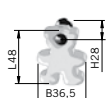

SH076

Specification no.
SH076 – Finish: as shown
Base Material: Plastic
MOQ: 5

SH073

Specification no.
SH073 – Finish: as shown
Base Material: Plastic
MOQ: 5

SH072

Specification no.
SH072 – Finish: as shown
Base Material: Plastic
MOQ: 5

SH069

Specification no.
SH069 – Finish: as shown
Base Material: Plastic
MOQ: 5

SH075

Specification no.
SH075 – Finish: as shown
Base Material: Plastic
MOQ: 5

SH071

Specification no.
SH071 – Finish: as shown
Base Material: Plastic
MOQ: 5

SH078

Specification no.
SH078 – GC (Light Green and Polished Chrome),
SC (Salmon and Polished Chrome)
Base Material: Plastic
MOQ: 5

SH118

Specification no.
SH118 – (Silver as shown)
Base Material: Plastic
MOQ: 5