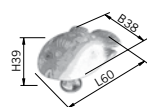

SH076

Specification no.
SH076 – Finish: as shown
Base Material: Plastic
MOQ: 5

SH073

Specification no.
SH073 – Finish: as shown
Base Material: Plastic
MOQ: 5

SH072

Specification no.
SH072 – Finish: as shown
Base Material: Plastic
MOQ: 5

SH069

Specification no.
SH069 – Finish: as shown
Base Material: Plastic
MOQ: 5

SH075

Specification no.
SH075 – Finish: as shown
Base Material: Plastic
MOQ: 5

SH071

Specification no.
SH071 – Finish: as shown
Base Material: Plastic
MOQ: 5

SH078

Specification no.
SH078 – GC (Light Green and Polished Chrome),
SC (Salmon and Polished Chrome)
Base Material: Plastic
MOQ: 5

SH118

Specification no.
SH118 – (Silver as shown)
Base Material: Plastic
MOQ: 5