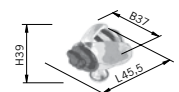

SH076

Specification no.
SH076 – Finish: as shown
Base Material: Plastic
MOQ: 5

SH073

Specification no.
SH073 – Finish: as shown
Base Material: Plastic
MOQ: 5

SH072

Specification no.
SH072 – Finish: as shown
Base Material: Plastic
MOQ: 5

SH069

Specification no.
SH069 – Finish: as shown
Base Material: Plastic
MOQ: 5

SH075

Specification no.
SH075 – Finish: as shown
Base Material: Plastic
MOQ: 5

SH071

Specification no.
SH071 – Finish: as shown
Base Material: Plastic
MOQ: 5

SH078

Specification no.
SH078 – GC (Light Green and Polished Chrome),
SC (Salmon and Polished Chrome)
Base Material: Plastic
MOQ: 5

SH118

Specification no.
SH118 – (Silver as shown)
Base Material: Plastic
MOQ: 5