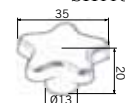

SH069

Specification no.
SH069 – Finish: as shown
Base Material: Plastic
MOQ: 5

SH075

Specification no.
SH075 – Finish: as shown
Base Material: Plastic
MOQ: 5

SH071

Specification no.
SH071 – Finish: as shown
Base Material: Plastic
MOQ: 5

SH078

Specification no.
SH078 – GC (Light Green and Polished Chrome),
SC (Salmon and Polished Chrome)
Base Material: Plastic
MOQ: 5

SH118

Specification no.
SH118 – (Silver as shown)
Base Material: Plastic
MOQ: 5