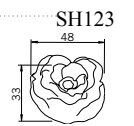

Specification no.
SH122
Base Material: Plastic
MOQ: 5

Specification no.
SH124
Base Material: Plastic
MOQ: 5

Specification no.
SH126 - L (Lilac), Y (Yellow)
Base Material: Plastic
MOQ: 5

Specification no.
SH125
Base Material: Plastic
MOQ: 5

Specification no.
SH127 - W (White), P (Pink)
Base Material: Plastic
MOQ: 5

Specification no.
SH123
Base Material: Plastic
MOQ: 5