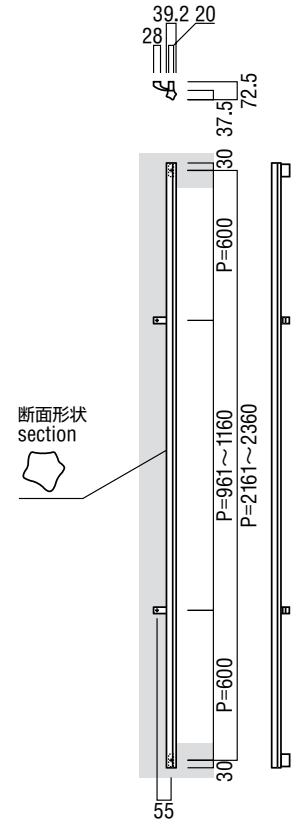

## T1119

**base material**  
Stainless Steel

**available finish**  
Polished Stainless Steel

**available sizes (mm)**  
Length 1985 or 2085mm  
Centres 1925 or 2025mm

**fixing hole sizes**  
Frame & Door 10mm, Glass 16mm

**specification code**  
T1119 - 1985  
T1119 - 2085

## T1119

**base material**  
Stainless Steel

**available finish**  
Polished Stainless Steel  
Brass  
Polished Chrome

**available sizes (mm)**  
Length 2221 or 2420mm  
Centres 2161 or 2360mm

**fixing hole sizes**  
Frame & Door 10mm, Glass 16mm

**specification code**  
T1119 - 2221 - D  
T1119 - 2420 - D