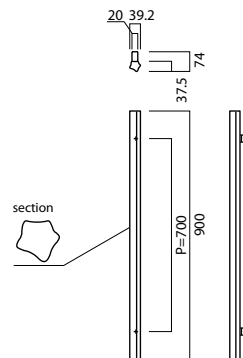

## T1120

**base material**  
Stainless Steel & Brass

**available finish**  
Polished Stainless Steel & Bright  
Chrome Legs

**available sizes (mm)**  
Length 900, Centres 700

**fixing hole sizes**  
Door 10mm, Glass 16mm

**specification code**  
T1120 - 900

## G1120

**base material**  
Stainless Steel

**available finish**  
Polished Stainless Steel

**available sizes (mm)**  
Length 900, Centres 700

**fixing hole sizes**  
Door 10mm, Glass 16mm

**specification code**  
G1120 - 900