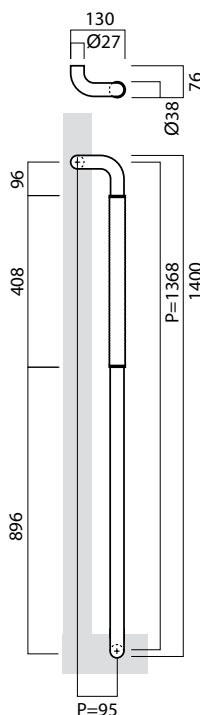

T1126

base material
Antibacterial Elastomer and
Stainless Steel

available finish
Antibacterial Elastomer, Black and
Stainless Steel, Hairline

available sizes (mm)
Length 600, Centres 568

fixing holes sizes
Door 10mm, Glass 16mm

specification code
T1126 - 600

T1127

base material
Antibacterial Elastomer and
Stainless Steel

available finish
Antibacterial Elastomer, Black and
Stainless Steel, Hairline

available sizes (mm)
Length 1400, Centres 1368

fixing holes sizes
Door 10mm, Glass 16mm

specification code
T1126 - 1400