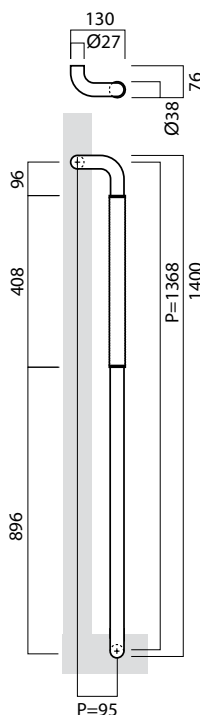

## T1126

**base material**  
Antibacterial Elastomer and  
Stainless Steel

**available finish**  
Antibacterial Elastomer, Black and  
Stainless Steel, Hairline

**available sizes (mm)**  
Length 600, Centres 568

**fixing holes sizes**  
Door 10mm, Glass 16mm

**specification code**  
T1126 - 600

## T1127

**base material**  
Antibacterial Elastomer and  
Stainless Steel

**available finish**  
Antibacterial Elastomer, Black and  
Stainless Steel, Hairline

**available sizes (mm)**  
Length 1400, Centres 1368

**fixing holes sizes**  
Door 10mm, Glass 16mm

**specification code**  
T1126 - 1400