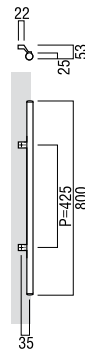

MEDIUM ENTRY PULLS *by Elmes of Japan*

T2208

base material
Uniwood (Antibacterial Compressed Wood) with Stainless Steel

available finish
Uni-Wood Black & Hairline Stainless (B)

available sizes (mm)
Length 600, Centres 425

fixing hole sizes
Door 8mm, Glass 12mm

specification code
T2208 - 600 - B

T78

base material
Uniwood (Antibacterial Compressed Wood) & Aluminium

available finish
Uni-Wood Brown & Anodized Aluminium Silver (B)

available sizes (mm)
Length 700, Centres 425

fixing hole sizes
Door 8mm, Glass 12mm

specification code
T78 - 700 - B

T720

base material
Uniwood (Antibacterial Compressed Wood) and Aluminium

available finish
Uni-Wood Brown and Anodized Aluminium Umber (U)

available sizes (mm)
Length 800, Centres 425

fixing hole sizes
Door 8mm, Glass 12mm

specification code
T720 - 800 - U