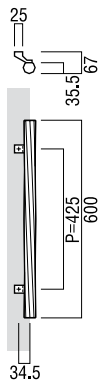

MEDIUM ENTRY PULLS *by Elmes of Japan*

T2208

base material
Uniwood (Antibacterial Compressed Wood) with Stainless Steel

available finish
Uni-Wood Black & Hairline Stainless (B)

available sizes (mm)
Length 600, Centres 425

fixing hole sizes
Door 8mm, Glass 12mm

specification code
T2208 - 600 - B

T78

base material
Uniwood (Antibacterial Compressed Wood) & Aluminium

available finish
Uni-Wood Brown & Anodized Aluminium Silver (B)

available sizes (mm)
Length 700, Centres 425

fixing hole sizes
Door 8mm, Glass 12mm

specification code
T78 - 700 - B

T720

base material
Uniwood (Antibacterial Compressed Wood) and Aluminium

available finish
Uni-Wood Brown and Anodized Aluminium Umber (U)

available sizes (mm)
Length 800, Centres 425

fixing hole sizes
Door 8mm, Glass 12mm

specification code
T720 - 800 - U