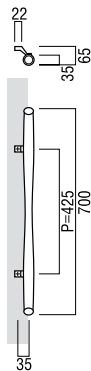

MEDIUM ENTRY PULLS *by Elmes of Japan*

T2208

base material
Uniwood (Antibacterial Compressed Wood) with Stainless Steel

available finish
Uni-Wood Black & Hairline Stainless (B)

available sizes (mm)
Length 600, Centres 425

fixing hole sizes
Door 8mm, Glass 12mm

specification code
T2208 - 600 - B

T78

base material
Uniwood (Antibacterial Compressed Wood) & Aluminium

available finish
Uni-Wood Brown & Anodized Aluminium Silver (B)

available sizes (mm)
Length 700, Centres 425

fixing hole sizes
Door 8mm, Glass 12mm

specification code
T78 - 700 - B

T720

base material
Uniwood (Antibacterial Compressed Wood) and Aluminium

available finish
Uni-Wood Brown and Anodized Aluminium Umber (U)

available sizes (mm)
Length 800, Centres 425

fixing hole sizes
Door 8mm, Glass 12mm

specification code
T720 - 800 - U