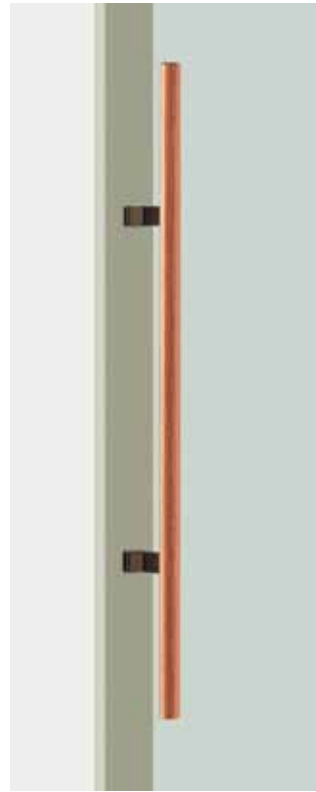

MEDIUM ENTRY PULLS *by Elmes of Japan*

T2208

base material
Uniwood (Antibacterial Compressed Wood) with Stainless Steel

available finish
Uni-Wood Black & Hairline Stainless (B)

available sizes (mm)
Length 600, Centres 425

fixing hole sizes
Door 8mm, Glass 12mm

specification code
T2208 - 600 - B

T78

base material
Uniwood (Antibacterial Compressed Wood) & Aluminium

available finish
Uni-Wood Brown & Anodized Aluminium Silver (B)

available sizes (mm)
Length 700, Centres 425

fixing hole sizes
Door 8mm, Glass 12mm

specification code
T78 - 700 - B

T720

base material
Uniwood (Antibacterial Compressed Wood) and Aluminium

available finish
Uni-Wood Brown and Anodized Aluminium Umber (U)

available sizes (mm)
Length 800, Centres 425

fixing hole sizes
Door 8mm, Glass 12mm

specification code
T720 - 800 - U