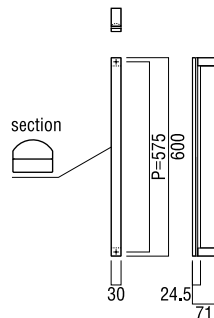

MEDIUM ENTRY PULLS *by Elmes of Japan*

T2733

base material
Uniwood (Antibacterial Compressed Wood) & Aluminium

available finish
Uni-Wood Scotch & Aluminium Blast Black (S)

available sizes (mm)
Length 600, Centres 575
fixing hole sizes
Door 10mm, Glass 16mm

specification code
T2733 - 600 - S

G2733

base material
Uniwood (Antibacterial Compressed Wood) & Aluminium

available finish
Uni-Wood Scotch & Aluminium Blast Black (S)

available sizes (mm)
Length 600, Centres 575
fixing hole sizes
Door 10mm, Glass 16mm

specification code
G2733 - 600 - S

T2318

base material
Uniwood (Antibacterial Compressed Wood) & Stainless Steel

available finish
Uni-Wood Black & Polished Stainless Legs (B)
Uni-Wood Scotch & Polished Stainless Legs (S)

available sizes (mm)
Length 800, Centres 705

fixing hole sizes
Door 10mm, Glass 16mm

specification code
T2318 - 800 - finish