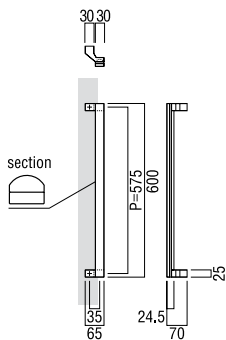

MEDIUM ENTRY PULLS *by Elmes of Japan*

T2733

base material
Uniwood (Antibacterial Compressed Wood) & Aluminium

available finish
Uni-Wood Scotch & Aluminium Blast Black (S)

available sizes (mm)
Length 600, Centres 575
fixing hole sizes
Door 10mm, Glass 16mm

specification code
T2733 - 600 - S

G2733

base material
Uniwood (Antibacterial Compressed Wood) & Aluminium

available finish
Uni-Wood Scotch & Aluminium Blast Black (S)

available sizes (mm)
Length 600, Centres 575
fixing hole sizes
Door 10mm, Glass 16mm

specification code
G2733 - 600 - S

T2318

base material
Uniwood (Antibacterial Compressed Wood) & Stainless Steel

available finish
Uni-Wood Black & Polished Stainless Legs (B)
Uni-Wood Scotch & Polished Stainless Legs (S)

available sizes (mm)
Length 800, Centres 705

fixing hole sizes
Door 10mm, Glass 16mm

specification code
T2318 - 800 - finish