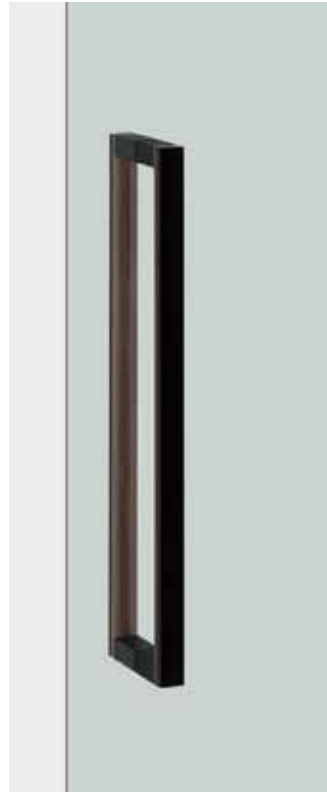

MEDIUM ENTRY PULLS *by Elmes of Japan*

T2733

base material
Uniwood (Antibacterial Compressed Wood) & Aluminium

available finish
Uni-Wood Scotch & Aluminium Blast Black (S)

available sizes (mm)
Length 600, Centres 575
fixing hole sizes
Door 10mm, Glass 16mm

specification code
T2733 - 600 - S

G2733

base material
Uniwood (Antibacterial Compressed Wood) & Aluminium

available finish
Uni-Wood Scotch & Aluminium Blast Black (S)

available sizes (mm)
Length 600, Centres 575
fixing hole sizes
Door 10mm, Glass 16mm

specification code
G2733 - 600 - S

T2318

base material
Uniwood (Antibacterial Compressed Wood) & Stainless Steel

available finish
Uni-Wood Black & Polished Stainless Legs (B)
Uni-Wood Scotch & Polished Stainless Legs (S)

available sizes (mm)
Length 800, Centres 705

fixing hole sizes
Door 10mm, Glass 16mm

specification code
T2318 - 800 - finish