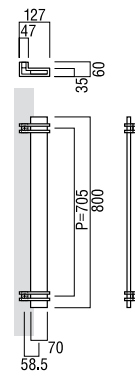

MEDIUM ENTRY PULLS *by Elmes of Japan*

T2733

base material
Uniwood (Antibacterial Compressed Wood) & Aluminium

available finish
Uni-Wood Scotch & Aluminium Blast Black (S)

available sizes (mm)
Length 600, Centres 575
fixing hole sizes
Door 10mm, Glass 16mm

specification code
T2733 - 600 - S

G2733

base material
Uniwood (Antibacterial Compressed Wood) & Aluminium

available finish
Uni-Wood Scotch & Aluminium Blast Black (S)

available sizes (mm)
Length 600, Centres 575
fixing hole sizes
Door 10mm, Glass 16mm

specification code
G2733 - 600 - S

T2318

base material
Uniwood (Antibacterial Compressed Wood) & Stainless Steel

available finish
Uni-Wood Black & Polished Stainless Legs (B)
Uni-Wood Scotch & Polished Stainless Legs (S)

available sizes (mm)
Length 800, Centres 705

fixing hole sizes
Door 10mm, Glass 16mm

specification code
T2318 - 800 - finish