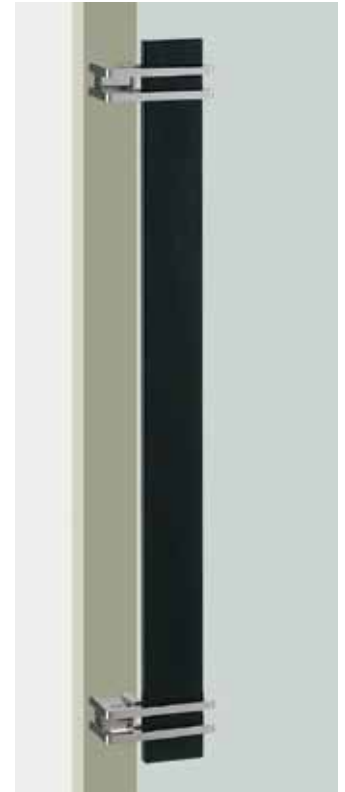

MEDIUM ENTRY PULLS *by Elmes of Japan*

T2733

base material
Uniwood (Antibacterial Compressed Wood) & Aluminium

available finish
Uni-Wood Scotch & Aluminium Blast Black (S)

available sizes (mm)
Length 600, Centres 575
fixing hole sizes
Door 10mm, Glass 16mm

specification code
T2733 - 600 - S

G2733

base material
Uniwood (Antibacterial Compressed Wood) & Aluminium

available finish
Uni-Wood Scotch & Aluminium Blast Black (S)

available sizes (mm)
Length 600, Centres 575
fixing hole sizes
Door 10mm, Glass 16mm

specification code
G2733 - 600 - S

T2318

base material
Uniwood (Antibacterial Compressed Wood) & Stainless Steel

available finish
Uni-Wood Black & Polished Stainless Legs (B)
Uni-Wood Scotch & Polished Stainless Legs (S)

available sizes (mm)
Length 800, Centres 705

fixing hole sizes
Door 10mm, Glass 16mm

specification code
T2318 - 800 - finish