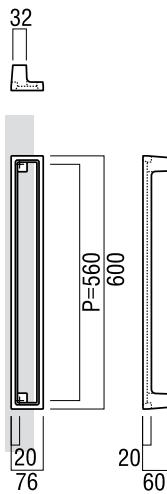

SMALL ENTRY PULLS *by Elmes of Japan*

T2619

base material
Japanese Cast Iron (Nambu-Tetsu)

available finish
Baked Finish Red Rust Colour (R)
Baked Finish Iron Rust Colour (I)

available sizes (mm)
See dimension image above

fixing hole sizes
Door 10mm, Glass 16mm

specification code
T2619- 160- R
T2619- 160- I

T2719

base material
Japanese Cast Iron (Nambu-Tetsu)

available finish
Baked Finish Red Rust Colour (R)
Baked Finish Iron Rust Colour (I)

available sizes (mm)
Length 600, Centres 560

fixing hole sizes
Door 10mm, Glass 16mm

specification code
T2719- 600- R
T2719- 600- I

UL729

base material
Japanese Cast Iron (Nambu-Tetsu)

available finish
Baked Finish Red Rust Colour (R)
Baked Finish Iron Rust Colour (I)

type
Lock Sets (L)
Passage Sets (P)
Privacy sets (PS)

suitability
Internal & External Doors

specification code
UL729 - CP - Type
UL729 - PB - Type
UL729 - R - Type

T1570

base material
Uni-Cast Aluminium

available finish
Anodized Silver (S)

available sizes (mm)
Length 500, Centres 440

fixing hole sizes
Door 8mm, Glass 12mm

specification code
T1570 - 500 - S