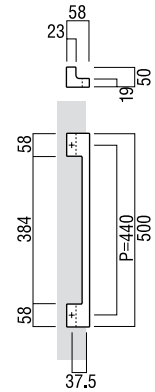

SMALL ENTRY PULLS *by Elmes of Japan*

T2619

base material
Japanese Cast Iron (Nambu-Tetsu)

available finish
Baked Finish Red Rust Colour (R)
Baked Finish Iron Rust Colour (I)

available sizes (mm)
See dimension image above

fixing hole sizes
Door 10mm, Glass 16mm

specification code
T2619- 160- R
T2619- 160- I

T2719

base material
Japanese Cast Iron (Nambu-Tetsu)

available finish
Baked Finish Red Rust Colour (R)
Baked Finish Iron Rust Colour (I)

available sizes (mm)
Length 600, Centres 560

fixing hole sizes
Door 10mm, Glass 16mm

specification code
T2719- 600- R
T2719- 600- I

UL729

base material
Japanese Cast Iron (Nambu-Tetsu)

available finish
Baked Finish Red Rust Colour (R)
Baked Finish Iron Rust Colour (I)

type
Lock Sets (L)
Passage Sets (P)
Privacy sets (PS)

suitability
Internal & External Doors

specification code
UL729 - CP - Type
UL729 - PB - Type
UL729 - R - Type

T1570

base material
Uni-Cast Aluminium

available finish
Anodized Silver (S)

available sizes (mm)
Length 500, Centres 440

fixing hole sizes
Door 8mm, Glass 12mm

specification code
T1570 - 500 - S