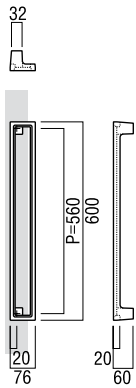

## T2719

**base material**  
Japanese Cast Iron (Nambu-Tetsu)

**available finish**  
Baked Finish Red Rust Colour (R)  
Baked Finish Iron Rust Colour (I)

**available sizes (mm)**  
Length 600, Centres 560

**fixing hole sizes**  
Door 10mm, Glass 16mm

**specification code**  
T2719 - 600 - finish

**fixing hole sizes**  
Door 10mm, Glass 16mm

**specification code**  
T2619- 160- R  
T2619- 160- I

**fixing hole sizes**  
Door 10mm, Glass 16mm

**specification code**  
T2719- 600- R  
T2719- 600- I