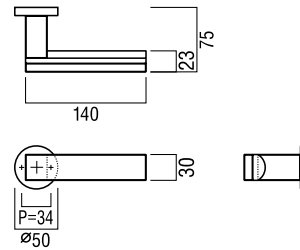

SMALL ENTRY PULLS *by Elmes of Japan*

T2619

base material
Japanese Cast Iron (Nambu-Tetsu)

available finish
Baked Finish Red Rust Colour (R)
Baked Finish Iron Rust Colour (I)

available sizes (mm)
See dimension image above

fixing hole sizes
Door 10mm, Glass 16mm

specification code
T2619- 160- R
T2619- 160- I

T2719

base material
Japanese Cast Iron (Nambu-Tetsu)

available finish
Baked Finish Red Rust Colour (R)
Baked Finish Iron Rust Colour (I)

available sizes (mm)
Length 600, Centres 560

fixing hole sizes
Door 10mm, Glass 16mm

specification code
T2719- 600- R
T2719- 600- I

UL729

base material
Japanese Cast Iron (Nambu-Tetsu)

available finish
Baked Finish Red Rust Colour (R)
Baked Finish Iron Rust Colour (I)

type
Lock Sets (L)
Passage Sets (P)
Privacy sets (PS)

suitability
Internal & External Doors

specification code
UL729 - CP - Type
UL729 - PB - Type
UL729 - R - Type

T1570

base material
Uni-Cast Aluminium

available finish
Anodized Silver (S)

available sizes (mm)
Length 500, Centres 440

fixing hole sizes
Door 8mm, Glass 12mm

specification code
T1570 - 500 - S