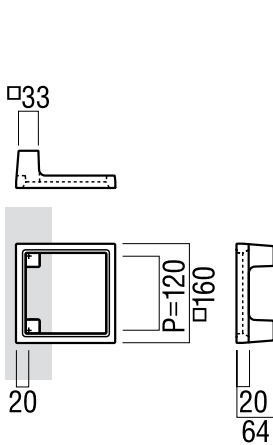

SMALL ENTRY PULLS *by Elmes of Japan*

T2619

base material
Japanese Cast Iron (Nambu-Tetsu)

available finish
Baked Finish Red Rust Colour (R)
Baked Finish Iron Rust Colour (I)

available sizes (mm)
See dimension image above

fixing hole sizes
Door 10mm, Glass 16mm

specification code
T2619- 160- R
T2619- 160- I

T2719

base material
Japanese Cast Iron (Nambu-Tetsu)

available finish
Baked Finish Red Rust Colour (R)
Baked Finish Iron Rust Colour (I)

available sizes (mm)
Length 600, Centres 560

fixing hole sizes
Door 10mm, Glass 16mm

specification code
T2719- 600- R
T2719- 600- I

UL729

base material
Japanese Cast Iron (Nambu-Tetsu)

available finish
Baked Finish Red Rust Colour (R)
Baked Finish Iron Rust Colour (I)

type
Lock Sets (L)
Passage Sets (P)
Privacy sets (PS)

suitability
Internal & External Doors

specification code
UL729 - CP - Type
UL729 - PB - Type
UL729 - R - Type

T1570

base material
Uni-Cast Aluminium

available finish
Anodized Silver (S)

available sizes (mm)
Length 500, Centres 440

fixing hole sizes
Door 8mm, Glass 12mm

specification code
T1570 - 500 - S