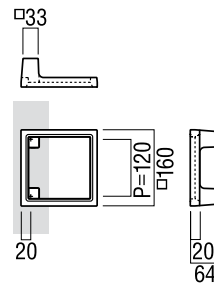

## T2719

**base material**  
Japanese Cast Iron (Nambu-Tetsu)

**available finish**  
Baked Finish Red Rust Colour (R)  
Baked Finish Iron Rust Colour (I)

**available sizes (mm)**  
Length 600, Centres 560

**fixing hole sizes**  
Door 10mm, Glass 16mm

**specification code**  
T2719 - 600 - finish

**fixing hole sizes**  
Door 10mm, Glass 16mm

**specification code**  
T2719- 600- R  
T2719- 600- I

## T1570

**base material**  
Uni-Cast Aluminium

**available finish**  
Anodized Silver (S)

**available sizes (mm)**  
Length 500, Centres 440

**fixing hole sizes**  
Door 8mm, Glass 12mm

**specification code**  
T1570 - 500 - S