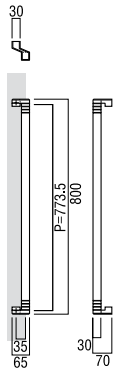

# MEDIUM ENTRY PULLS *by Elmes of Japan*

## T2734

**base material**  
Brass

**available finish**  
Oxidized Black & Bright Bronze (B)  
Chemically Treated Uneven Black &  
Purple-Black (P)

**available sizes (mm)**  
Length 800, Centres 773.5

**fixing hole sizes**  
Door 10mm, Glass 16mm

**specification code**  
T2734 - 800 - Finish

## G2734

**base material**  
Brass

**available finish**  
Oxidized Black & Bright Bronze (B)  
Chemically Treated Uneven Black &  
Purple-Black (P)

**available sizes (mm)**  
Length 800, Centres 773.5

**fixing hole sizes**  
Door 10mm, Glass 16mm