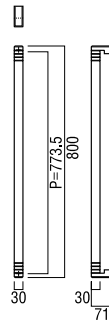

# MEDIUM ENTRY PULLS *by Elmes of Japan*

## T2734

**base material**  
Brass

**available finish**  
Oxidized Black & Bright Bronze (B)  
Chemically Treated Uneven Black &  
Purple-Black (P)

**available sizes (mm)**  
Length 800, Centres 773.5

**fixing hole sizes**  
Door 10mm, Glass 16mm

**specification code**  
T2734 - 800 - Finish

## G2734

**base material**  
Brass

**available finish**  
Oxidized Black & Bright Bronze (B)  
Chemically Treated Uneven Black &  
Purple-Black (P)

**available sizes (mm)**  
Length 800, Centres 773.5

**fixing hole sizes**  
Door 10mm, Glass 16mm