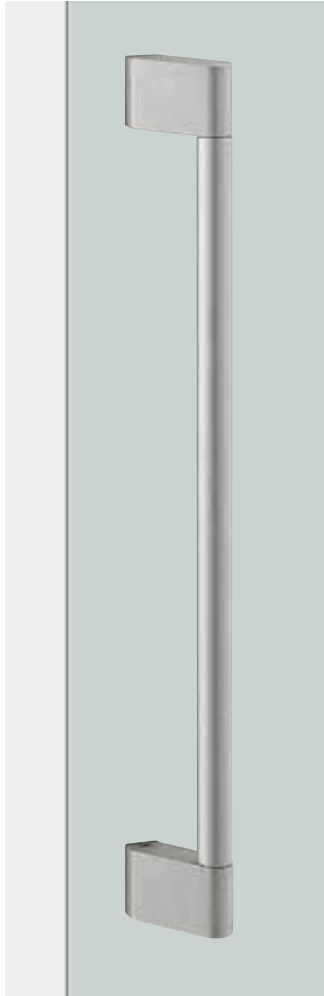

MEDIUM ENTRY PULLS *by Elmes of Japan*

T2860

base material
Aluminium

available finish
Uni Frost Anodized Silver Colour (S)
Uni Frost Anodized Black (B)

available sizes (mm)
Length 600, Centres 550

fixing hole sizes
Door 8mm, Glass 12mm

specification code
T2860 - 600 - S
T2860 - 600 - B

T2864

base material
Aluminium

available finish
Uni Frost Anodized Silver Colour (S)
Uni Frost Anodized Black (B)

available sizes (mm)
Length 600, Centres 550

fixing hole sizes
Door 8mm, Glass 12mm

specification code
T2864 - 600 - S
T2864 - 600 - B