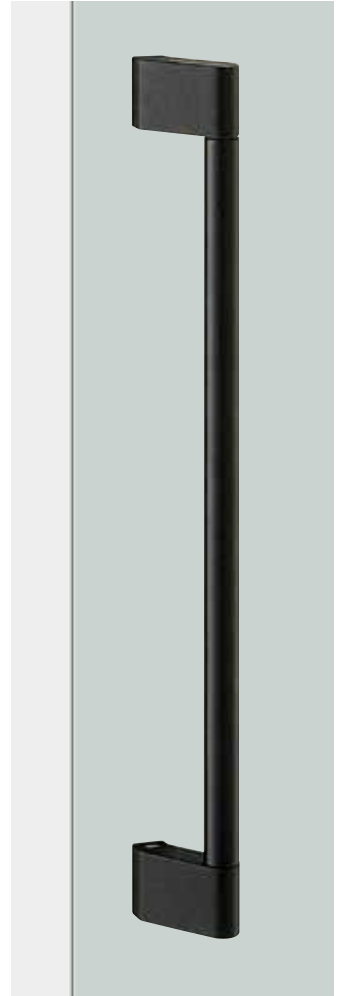

MEDIUM ENTRY PULLS *by Elmes of Japan*

T2860

base material
Aluminium

available finish
Uni Frost Anodized Silver Colour (S)
Uni Frost Anodized Black (B)

available sizes (mm)
Length 600, Centres 550

fixing hole sizes
Door 8mm, Glass 12mm

specification code
T2860 - 600 - S
T2860 - 600 - B

T2864

base material
Aluminium

available finish
Uni Frost Anodized Silver Colour (S)
Uni Frost Anodized Black (B)

available sizes (mm)
Length 600, Centres 550

fixing hole sizes
Door 8mm, Glass 12mm

specification code
T2864 - 600 - S
T2864 - 600 - B