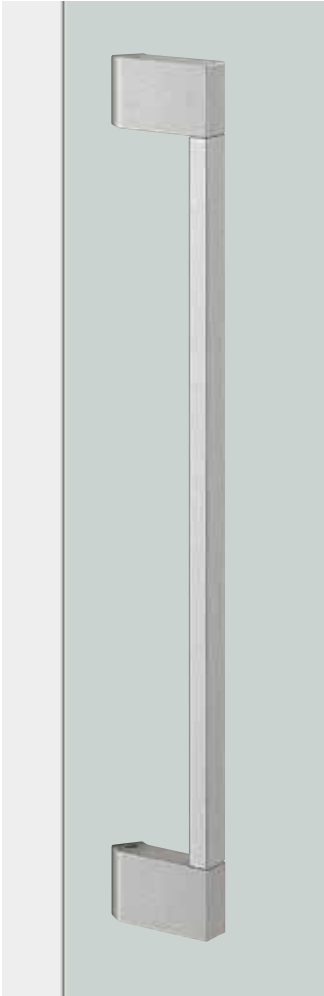

MEDIUM ENTRY PULLS *by Elmes of Japan*

T2860

base material
Aluminium

available finish
Uni Frost Anodized Silver Colour (S)
Uni Frost Anodized Black (B)

available sizes (mm)
Length 600, Centres 550

fixing hole sizes
Door 8mm, Glass 12mm

specification code
T2860 - 600 - S
T2860 - 600 - B

T2864

base material
Aluminium

available finish
Uni Frost Anodized Silver Colour (S)
Uni Frost Anodized Black (B)

available sizes (mm)
Length 600, Centres 550

fixing hole sizes
Door 8mm, Glass 12mm

specification code
T2864 - 600 - S
T2864 - 600 - B