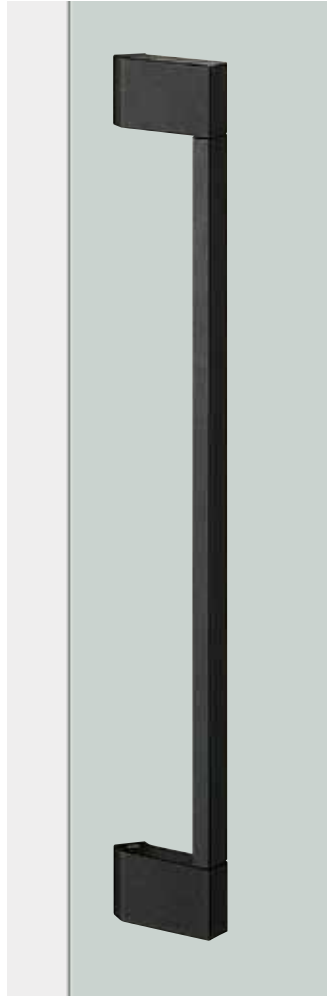

MEDIUM ENTRY PULLS *by Elmes of Japan*

T2860

base material
Aluminium

available finish
Uni Frost Anodized Silver Colour (S)
Uni Frost Anodized Black (B)

available sizes (mm)
Length 600, Centres 550

fixing hole sizes
Door 8mm, Glass 12mm

specification code
T2860 - 600 - S
T2860 - 600 - B

T2864

base material
Aluminium

available finish
Uni Frost Anodized Silver Colour (S)
Uni Frost Anodized Black (B)

available sizes (mm)
Length 600, Centres 550

fixing hole sizes
Door 8mm, Glass 12mm

specification code
T2864 - 600 - S
T2864 - 600 - B