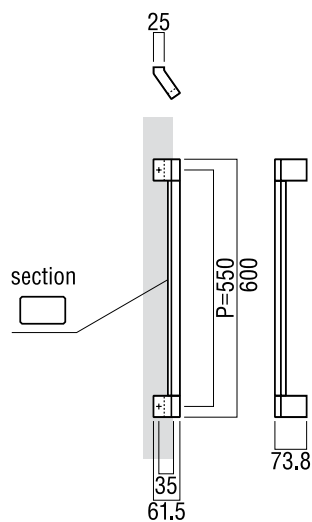

MEDIUM ENTRY PULLS *by Elmes of Japan*

T2860

base material
Aluminium

available finish
Uni Frost Anodized Silver Colour (S)
Uni Frost Anodized Black (B)

available sizes (mm)
Length 600, Centres 550

fixing hole sizes
Door 8mm, Glass 12mm

specification code
T2860 - 600 - S
T2860 - 600 - B

T2864

base material
Aluminium

available finish
Uni Frost Anodized Silver Colour (S)
Uni Frost Anodized Black (B)

available sizes (mm)
Length 600, Centres 550

fixing hole sizes
Door 8mm, Glass 12mm

specification code
T2864 - 600 - S
T2864 - 600 - B