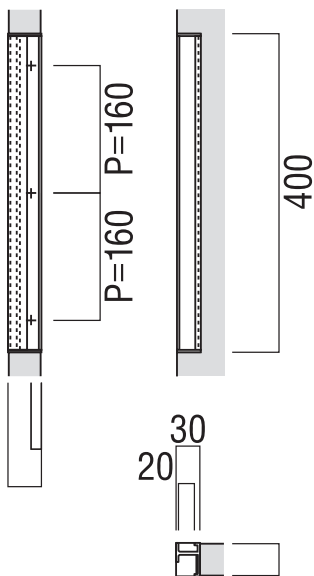

T2940 / T2941 Edge Pulls Elmes of Japan

Door Suitability:
timber doors 40-42mm (T2940)
timber doors 36-40mm (T2941)

Dimensions:
400mm length

Available Finishes:
CR - Polished Chrome
BRZ - Dark Bronze

Specification Codes:
T2940 - Finish
T2941 - Finish