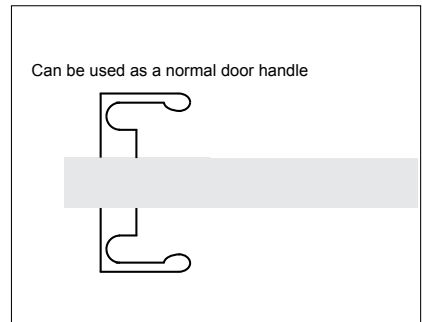

Ensuring refreshing air-flow without showing ventilation slots.

A door handle that eliminates the need for a grille. Installed on a door that requires ventilation. By adopting an aluminium finish which has a particular tactility, it gives a sense of easy use. The design is neatly unified with the door, and is simple to install, with no visible screws. It may also be used as an ordinary door handle.

Model T2955

T2955

base material
Aluminium

available finish
Aluminium Anodized Sand Silver (S)
Aluminium Anodized Sand Black (B)

available sizes (mm)
Length 2000

fixing hole sizes
Door 8mm

specification code
T2955 - 2000 - S
T2955 - 2000 - M