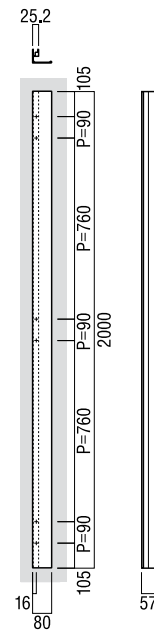

Ensuring refreshing air-flow without showing ventilation slots.

A door handle that eliminates the need for a grille. Installed on a door that requires ventilation. By adopting an aluminium finish which has a particular tactility, it gives a sense of easy use. The design is neatly unified with the door, and is simple to install, with no visible screws. It may also be used as an ordinary door handle.

Model T2955

T2955

base material
Aluminium

available finish
Aluminium Anodized Sand Silver (S)
Aluminium Anodized Sand Black (B)

available sizes (mm)
Length 2000

fixing hole sizes
Door 8mm

specification code
T2955 - 2000 - S
T2955 - 2000 - M