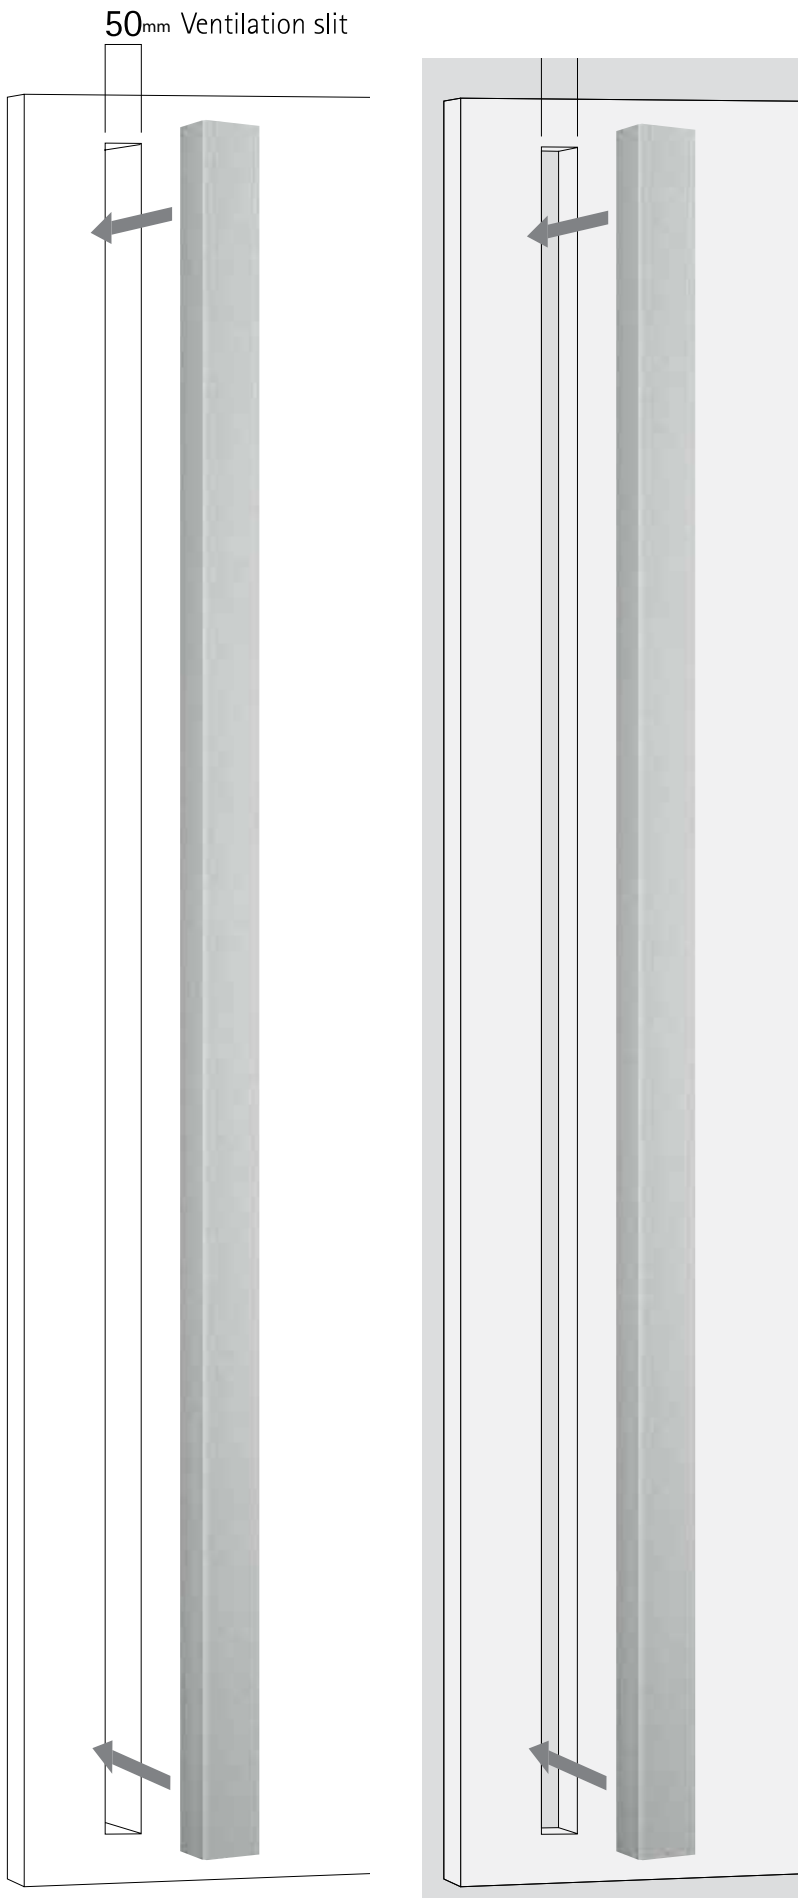

Ensuring refreshing air-flow without showing ventilation slots.

A door handle that eliminates the need for a grille. Installed on a door that requires ventilation. By adopting an aluminium finish which has a particular tactility, it gives a sense of easy use. The design is neatly unified with the door, and is simple to install, with no visible screws. It may also be used as an ordinary door handle.

Model T2955

T2955

base material
Aluminium

available finish
Aluminium Anodized Sand Silver (S)
Aluminium Anodized Sand Black (B)

available sizes (mm)
Length 2000

fixing hole sizes
Door 8mm

specification code
T2955 - 2000 - S
T2955 - 2000 - M