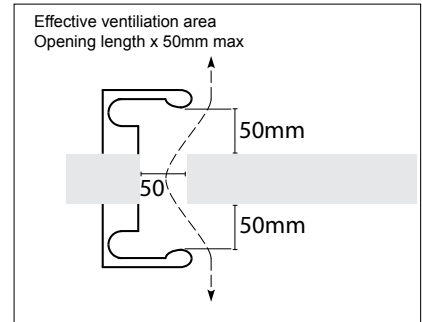

Ensuring refreshing air-flow without showing ventilation slots.

A door handle that eliminates the need for a grille. Installed on a door that requires ventilation. By adopting an aluminium finish which has a particular tactility, it gives a sense of easy use. The design is neatly unified with the door, and is simple to install, with no visible screws. It may also be used as an ordinary door handle.

Model T2955

T2955

base material
Aluminium

available finish
Aluminium Anodized Sand Silver (S)
Aluminium Anodized Sand Black (B)

available sizes (mm)
Length 2000

fixing hole sizes
Door 8mm

specification code
T2955 - 2000 - S
T2955 - 2000 - M