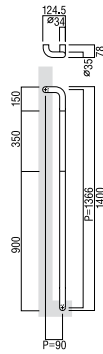

## T3305

**base material**  
Stainless Steel

**available finish**  
Polished Stainless (P)

**Australian handing**  
Australian Left Hand (L)  
Australian Right Hand (R)

**available sizes (mm)**  
Length 1300, Centres 1265

**fixing hole sizes**  
Door 10mm, Glass 16mm

**specification code**  
T3305 - 1300 - P - L  
T3305 - 1300 - P - R

## T2638

**base material**  
Stainless Steel

**available finish**  
Hairline and Polished Stainless (S)

**Australian handing**  
Australian Left Hand (L)  
Australian Right Hand (R)

**available sizes (mm)**  
Length 1400, Centres 1366

**fixing hole sizes**  
Door 10mm, Glass 16mm

**specification code**  
T2638 - 1300 - S - L  
T2638 - 1300 - S - R