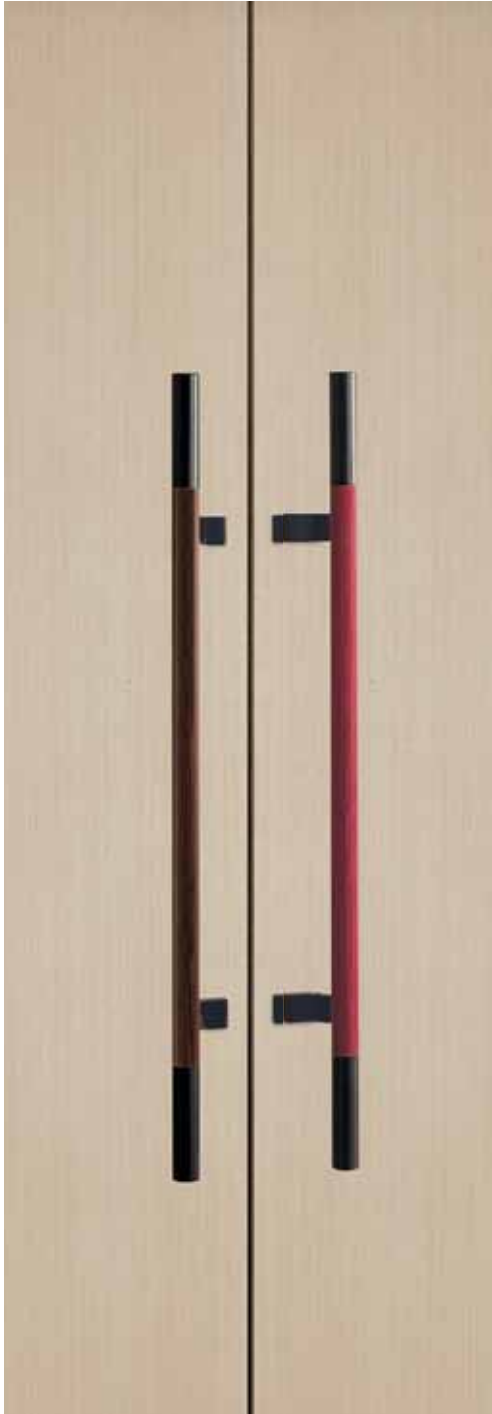

MEDIUM ENTRY PULLS *by Elmes of Japan*

T3321

base material

Uniwood (Antibacterial Compressed Wood) & Aluminum

available finish

Uni-Wood White & Coating Black & Anodized Black legs (W)
Uni-Wood Grey & Coating Black & Anodized Black legs (G)
Uni-Wood Brown & Coating Black & Anodized Black legs (B)
Uni-Wood Red & Coating Black & Anodized Black legs (R)
Uni-Wood Scotch & Coating Black & Anodized Black legs (S)

available sizes (mm)

Length 700, Centres 425

fixing hole sizes

Door 8mm, Glass 12mm

specification code

T3321 - 700 - finish