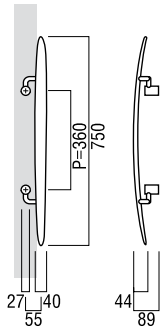

MEDIUM ENTRY PULLS *by Elmes of Japan*

T987

base material
Brass

available finish
Polished Brass & Blast Brass (B)

available sizes (mm)
Length 750, Centres 360

fixing hole sizes
Door 10mm, Glass 16mm

specification code
T987 - 750 - B

T3384

base material
Brass

available finish
Polished Brass (PB)

available sizes (mm)
Length 500, Centres 425

fixing hole sizes
Door 10mm, Glass 16mm

specification code
T3384 - 500 - PB

T3385

base material
Brass

available finish
Polished Brass (PB)

available sizes (mm)
Length 600, Centres 545

fixing hole sizes
Door 10mm, Glass 16mm

specification code
T3385 - 600 - PB