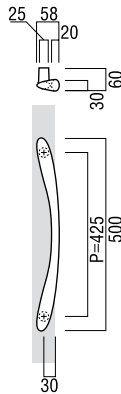

MEDIUM ENTRY PULLS *by Elmes of Japan*

T987

base material
Brass

available finish
Polished Brass & Blast Brass (B)

available sizes (mm)
Length 750, Centres 360

fixing hole sizes
Door 10mm, Glass 16mm

specification code
T987 - 750 - B

T3384

base material
Brass

available finish
Polished Brass (PB)

available sizes (mm)
Length 500, Centres 425

fixing hole sizes
Door 10mm, Glass 16mm

specification code
T3384 - 500 - PB

T3385

base material
Brass

available finish
Polished Brass (PB)

available sizes (mm)
Length 600, Centres 545

fixing hole sizes
Door 10mm, Glass 16mm

specification code
T3385 - 600 - PB