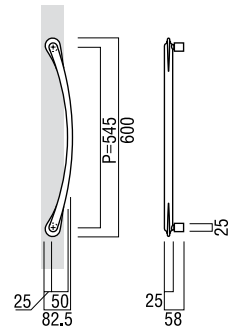

MEDIUM ENTRY PULLS *by Elmes of Japan*

T987

base material
Brass

available finish
Polished Brass & Blast Brass (B)

available sizes (mm)
Length 750, Centres 360

fixing hole sizes
Door 10mm, Glass 16mm

specification code
T987 - 750 - B

T3384

base material
Brass

available finish
Polished Brass (PB)

available sizes (mm)
Length 500, Centres 425

fixing hole sizes
Door 10mm, Glass 16mm

specification code
T3384 - 500 - PB

T3385

base material
Brass

available finish
Polished Brass (PB)

available sizes (mm)
Length 600, Centres 545

fixing hole sizes
Door 10mm, Glass 16mm

specification code
T3385 - 600 - PB