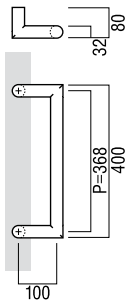

# SMALL ENTRY PULLS *by Elmes of Japan*

## T5570

**base material**  
Stainless Steel

**available finish**  
Polished Stainless Steel (P)

**available sizes (mm)**  
Length 400, Centres 368

**fixing hole sizes**  
Door 10mm, Glass 16mm

**specification code**  
T5570 - 400 - P

## T5210R

**base material**  
Stainless Steel

**available finish**  
Polished Stainless Steel (P)

**available sizes (mm)**  
Length 450, Centres 425

**fixing hole sizes**  
Door 8mm

**specification code**  
T5210R - 450 - P  
Note: Not Suitable for Glass Doors

## T5210S

**base material**  
Uni-Cast Aluminium

**available finish**  
Anodized Silver Colour (S)

**available sizes (mm)**  
Length 450, Centres 425

**fixing hole sizes**  
Door 8mm

**specification code**  
T5210S - 450 - P  
Note: Not Suitable for Glass Doors