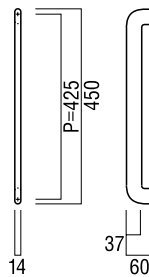

## T5570

**base material**  
Stainless Steel

**available finish**  
Polished Stainless Steel (P)

**available sizes (mm)**  
Length 400, Centres 368

**fixing hole sizes**  
Door 10mm, Glass 16mm

**specification code**  
T5570 - 400 - P

## T5210R

**base material**  
Stainless Steel

**available finish**  
Polished Stainless Steel (P)

**available sizes (mm)**  
Length 450, Centres 425

**fixing hole sizes**  
Door 8mm

**specification code**  
T5210R - 450 - P  
Note: Not Suitable for Glass Doors

## T5210S

**base material**  
Uni-Cast Aluminium

**available finish**  
Anodized Silver Colour (S)

**available sizes (mm)**  
Length 450, Centres 425

**fixing hole sizes**  
Door 8mm

**specification code**  
T5210S - 450 - P  
Note: Not Suitable for Glass Doors