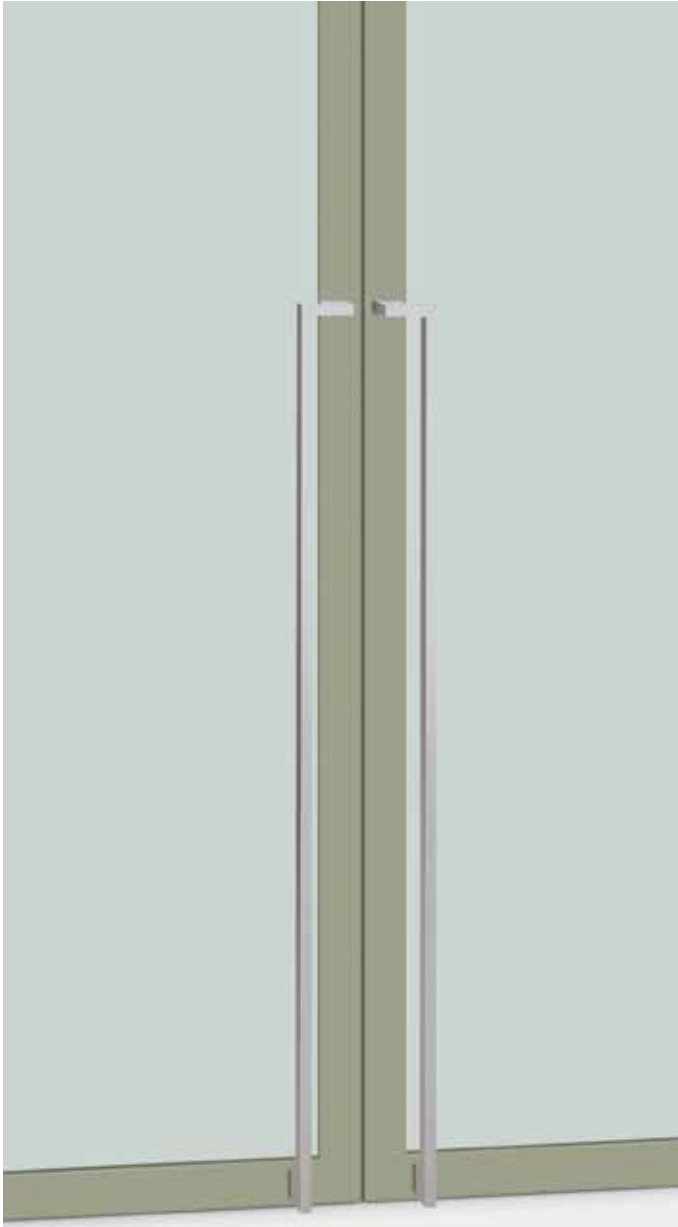

# SEMI-LONG ENTRY PULLS *by Elmes of Japan*

## T610

**base material**  
Stainless Steel

**available finish**  
Hairline Stainless (H)  
Polished Stainless (PS)

**Australian handing**  
Australian Left Hand (L)  
Australian Right Hand (R)

**available sizes (mm)**  
Length 1300, Centres 1271

**fixing hole sizes**  
Door 8mm, Glass 12mm

**specification code**  
T610 - 1300 - finish - L  
T610 - 1300 - finish - R