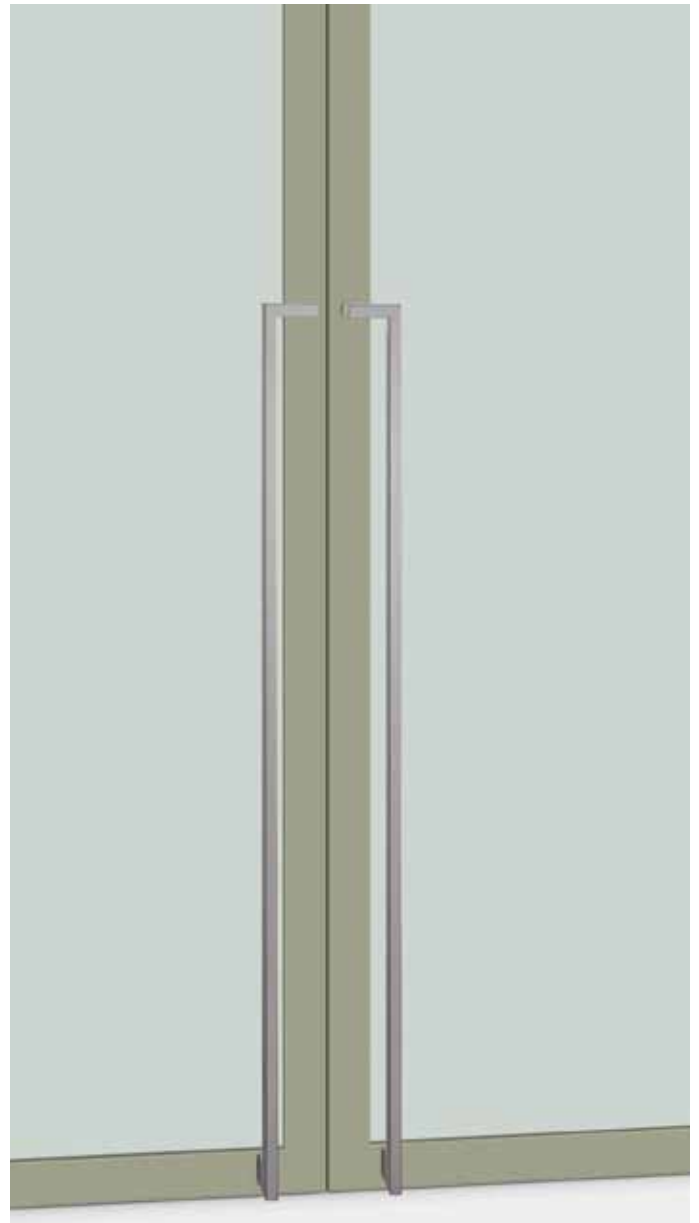

# SEMI-LONG ENTRY PULLS *by Elmes of Japan*

## T610

**base material**  
Stainless Steel

**available finish**  
Hairline Stainless (H)  
Polished Stainless (PS)

**Australian handing**  
Australian Left Hand (L)  
Australian Right Hand (R)

**available sizes (mm)**  
Length 1300, Centres 1271

**fixing hole sizes**  
Door 8mm, Glass 12mm

**specification code**  
T610 - 1300 - finish - L  
T610 - 1300 - finish - R