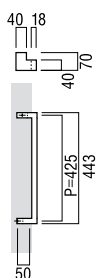

## T685

**base material**  
Stainless Steel

**available finish**  
Hairline Stainless Steel (H)  
Polished Stainless Polished (P)

**available sizes (mm)**  
Length 443, Centres 425  
Length 748, Centres 730

**fixing hole sizes**  
Door 10mm, Glass 12mm

**specification code**  
T685 - 443 - finish  
T685 - 748 - finish

## T685

**base material**  
Brass

**available finish**  
Polished Brass (PB)

**available sizes (mm)**  
Length 445, Centres 425  
Length 750, Centres 730

**fixing hole sizes**  
Door 10mm, Glass 12mm

**specification code**  
T685 - 445 - PB  
T685 - 750 - PB