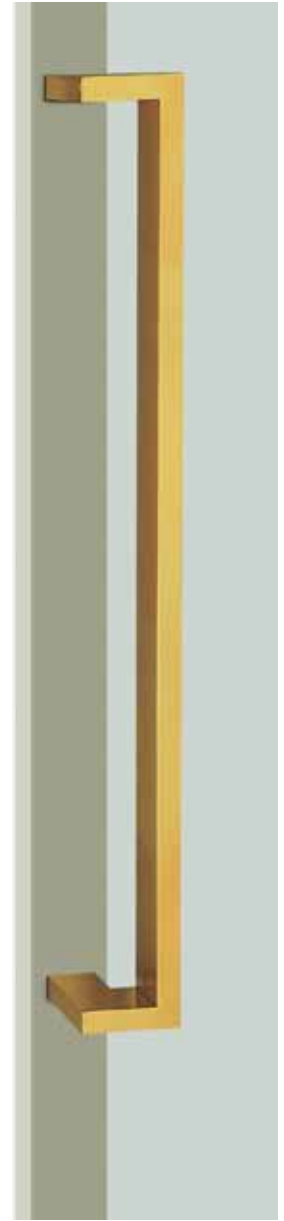

# MEDIUM ENTRY PULLS *by Elmes of Japan*

## T685

**base material**  
Stainless Steel

**available finish**  
Hairline Stainless Steel (H)  
Polished Stainless Polished (P)

**available sizes (mm)**  
Length 443, Centres 425  
Length 748, Centres 730

**fixing hole sizes**  
Door 10mm, Glass 12mm

**specification code**  
T685 - 443 - finish  
T685 - 748 - finish

## T685

**base material**  
Brass

**available finish**  
Polished Brass (PB)

**available sizes (mm)**  
Length 445, Centres 425  
Length 750, Centres 730

**fixing hole sizes**  
Door 10mm, Glass 12mm

**specification code**  
T685 - 445 - PB  
T685 - 750 - PB