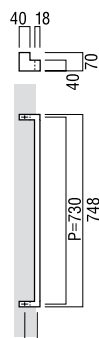

# MEDIUM ENTRY PULLS *by Elmes of Japan*

## T685

**base material**  
Stainless Steel

**available finish**  
Hairline Stainless Steel (H)  
Polished Stainless Polished (P)

**available sizes (mm)**  
Length 443, Centres 425  
Length 748, Centres 730

**fixing hole sizes**  
Door 10mm, Glass 12mm

**specification code**  
T685 - 443 - finish  
T685 - 748 - finish

## T685

**base material**  
Brass

**available finish**  
Polished Brass (PB)

**available sizes (mm)**  
Length 445, Centres 425  
Length 750, Centres 730

**fixing hole sizes**  
Door 10mm, Glass 12mm

**specification code**  
T685 - 445 - PB  
T685 - 750 - PB