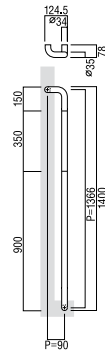

## T3305

**base material**  
Stainless Steel

**available finish**  
Polished Stainless (P)

**Australian handing**  
Australian Left Hand (L)  
Australian Right Hand (R)

**available sizes (mm)**  
Length 1300, Centres 1265

## T2638

**base material**  
Stainless Steel

**available finish**  
Hairline and Polished Stainless (S)

**Australian handing**  
Australian Left Hand (L)  
Australian Right Hand (R)

**available sizes (mm)**  
Length 1400, Centres 1366

**fixing hole sizes**  
Door 10mm, Glass 16mm

**specification code**  
T2638 - 1300 - S - L  
T2638 - 1300 - S - R

**fixing hole sizes**  
Door 10mm, Glass 16mm

**specification code**  
T7036 - 1300 - finish - L  
T7036 - 1300 - finish - R