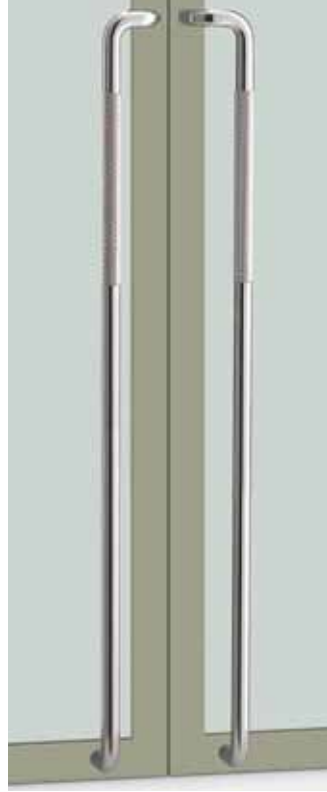

# SEMI-LONG ENTRY PULLS *by Elmes of Japan*

## T3305

**base material**  
Stainless Steel

**available finish**  
Polished Stainless (P)

**Australian handing**  
Australian Left Hand (L)  
Australian Right Hand (R)

**available sizes (mm)**  
Length 1300, Centres 1265

## T2638

**base material**  
Stainless Steel

**available finish**  
Hairline and Polished Stainless (S)

**Australian handing**  
Australian Left Hand (L)  
Australian Right Hand (R)

**available sizes (mm)**  
Length 1400, Centres 1366

**fixing hole sizes**  
Door 10mm, Glass 16mm

**specification code**  
T2638 - 1300 - S - L  
T2638 - 1300 - S - R