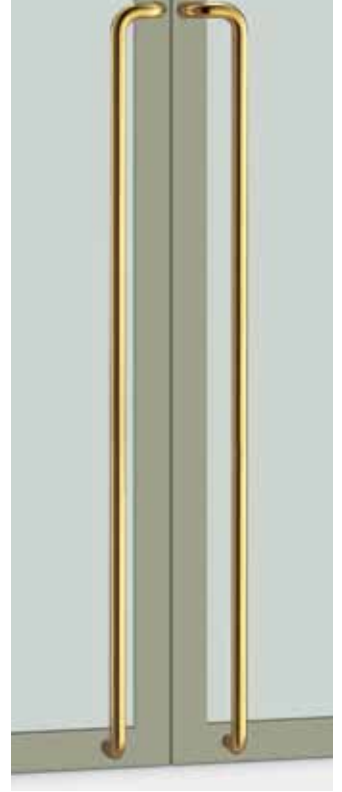

# SEMI-LONG ENTRY PULLS *by Elmes of Japan*

## T3305

**base material**  
Stainless Steel

**available finish**  
Polished Stainless (P)

**Australian handing**  
Australian Left Hand (L)  
Australian Right Hand (R)

**available sizes (mm)**  
Length 1300, Centres 1265

## T2638

**base material**  
Stainless Steel

**available finish**  
Hairline and Polished Stainless (S)

**Australian handing**  
Australian Left Hand (L)  
Australian Right Hand (R)

**available sizes (mm)**  
Length 1400, Centres 1366

**fixing hole sizes**  
Door 10mm, Glass 16mm

**specification code**  
T2638 - 1300 - S - L  
T2638 - 1300 - S - R