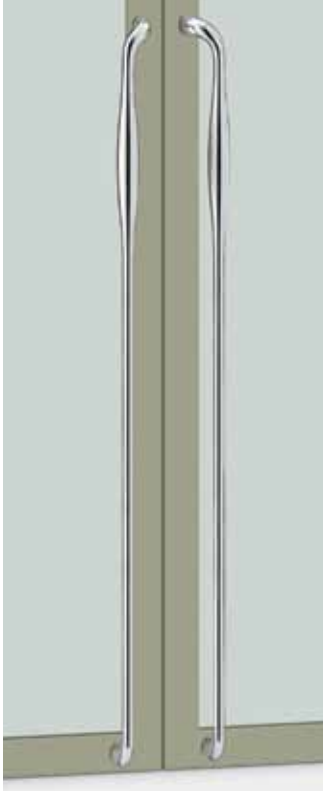

# SEMI-LONG ENTRY PULLS *by Elmes of Japan*

## T3305

**base material**  
Stainless Steel

**available finish**  
Polished Stainless (P)

**Australian handing**  
Australian Left Hand (L)  
Australian Right Hand (R)

**available sizes (mm)**  
Length 1300, Centres 1265

## T2638

**base material**  
Stainless Steel

**available finish**  
Hairline and Polished Stainless (S)

**Australian handing**  
Australian Left Hand (L)  
Australian Right Hand (R)

**available sizes (mm)**  
Length 1400, Centres 1366

**fixing hole sizes**  
Door 10mm, Glass 16mm

**specification code**  
T2638 - 1300 - S - L  
T2638 - 1300 - S - R