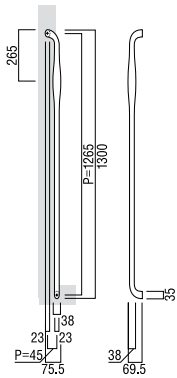

## T3305

**base material**  
Stainless Steel

**available finish**  
Polished Stainless (P)

**Australian handing**  
Australian Left Hand (L)  
Australian Right Hand (R)

**available sizes (mm)**  
Length 1300, Centres 1265

**fixing hole sizes**  
Door 10mm, Glass 16mm

**specification code**  
T3305 - 1300 - P - L  
T3305 - 1300 - P - R

## T2638

**base material**  
Stainless Steel

**available finish**  
Hairline and Polished Stainless (S)

**Australian handing**  
Australian Left Hand (L)  
Australian Right Hand (R)

**available sizes (mm)**  
Length 1400, Centres 1366

**fixing hole sizes**  
Door 10mm, Glass 16mm

**specification code**  
T2638 - 1300 - S - L  
T2638 - 1300 - S - R