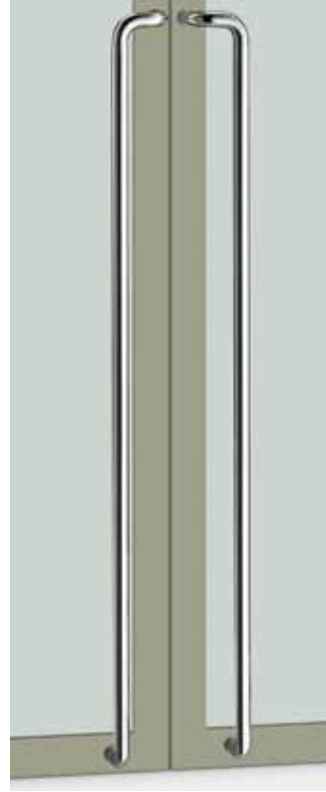

# SEMI-LONG ENTRY PULLS *by Elmes of Japan*

## T3305

**base material**  
Stainless Steel

**available finish**  
Polished Stainless (P)

**Australian handing**  
Australian Left Hand (L)  
Australian Right Hand (R)

**available sizes (mm)**  
Length 1300, Centres 1265

## T2638

**base material**  
Stainless Steel

**available finish**  
Hairline and Polished Stainless (S)

**Australian handing**  
Australian Left Hand (L)  
Australian Right Hand (R)

**available sizes (mm)**  
Length 1400, Centres 1366

**fixing hole sizes**  
Door 10mm, Glass 16mm

**specification code**  
T2638 - 1300 - S - L  
T2638 - 1300 - S - R