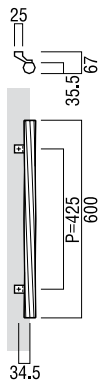

MEDIUM ENTRY PULLS *by Elmes of Japan*

T2208

base material
Uniwood (Antibacterial Compressed Wood) with Stainless Steel

available finish
Uni-Wood Black & Hairline Stainless (B)

available sizes (mm)
Length 600, Centres 425

fixing hole sizes
Door 8mm, Glass 12mm

specification code
T2208 - 600 - B

T78

base material
Uniwood (Antibacterial Compressed Wood) & Aluminium

available finish
Uni-Wood Brown & Anodized Aluminium Silver (B)

available sizes (mm)
Length 700, Centres 425

fixing hole sizes
Door 8mm, Glass 12mm

specification code
T78 - 700 - B

T720

base material
Uniwood (Antibacterial Compressed Wood) and Aluminium

available finish
Uni-Wood Brown and Anodized Aluminium Umber (U)

available sizes (mm)
Length 800, Centres 425

fixing hole sizes
Door 8mm, Glass 12mm

specification code
T720 - 800 - U