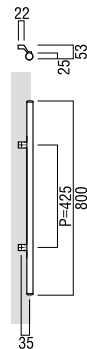

MEDIUM ENTRY PULLS *by Elmes of Japan*

T2208

base material
Uniwood (Antibacterial Compressed Wood) with Stainless Steel

available finish
Uni-Wood Black & Hairline Stainless (B)

available sizes (mm)
Length 600, Centres 425

fixing hole sizes
Door 8mm, Glass 12mm

specification code
T2208 - 600 - B

T78

base material
Uniwood (Antibacterial Compressed Wood) & Aluminium

available finish
Uni-Wood Brown & Anodized Aluminium Silver (B)

available sizes (mm)
Length 700, Centres 425

fixing hole sizes
Door 8mm, Glass 12mm

specification code
T78 - 700 - B

T720

base material
Uniwood (Antibacterial Compressed Wood) and Aluminium

available finish
Uni-Wood Brown and Anodized Aluminium Umber (U)

available sizes (mm)
Length 800, Centres 425

fixing hole sizes
Door 8mm, Glass 12mm

specification code
T720 - 800 - U