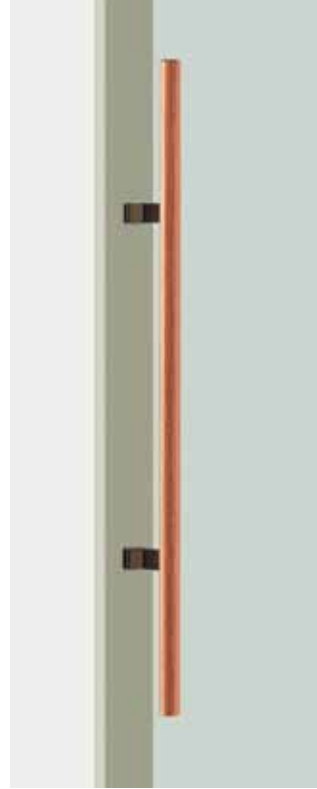

MEDIUM ENTRY PULLS *by Elmes of Japan*

T2208

base material
Uniwood (Antibacterial Compressed Wood) with Stainless Steel

available finish
Uni-Wood Black & Hairline Stainless (B)

available sizes (mm)
Length 600, Centres 425

fixing hole sizes
Door 8mm, Glass 12mm

specification code
T2208 - 600 - B

T78

base material
Uniwood (Antibacterial Compressed Wood) & Aluminium

available finish
Uni-Wood Brown & Anodized Aluminium Silver (B)

available sizes (mm)
Length 700, Centres 425

fixing hole sizes
Door 8mm, Glass 12mm

specification code
T78 - 700 - B

T720

base material
Uniwood (Antibacterial Compressed Wood) and Aluminium

available finish
Uni-Wood Brown and Anodized Aluminium Umber (U)

available sizes (mm)
Length 800, Centres 425

fixing hole sizes
Door 8mm, Glass 12mm

specification code
T720 - 800 - U