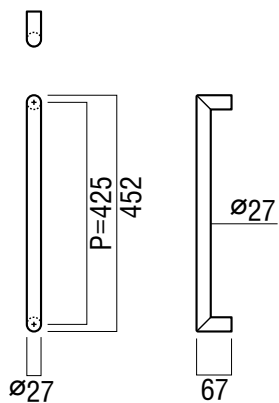

NEW MODELS *by Elmes of Japan*

G2750

base material
Uni-Well (Cast Aluminium)

available finish
Uni-Well (Cast Aluminium)
Anodized Light Colour (L)
Uni-Well (Cast Aluminium)
Anodized Dark Colour (D)

available sizes (mm)
Length 452, Centres 425

fixing hole sizes
Door 10mm, Glass 16mm

specification code
G2750 - 452 - finish

T8050

base material
Uni-Well (Cast Aluminium)

available finish
Uni-Well (Cast Aluminium)
Anodized Light Colour (L)
Uni-Well (Cast Aluminium)
Anodized Dark Colour (D)

available sizes (mm)
Length 600, Centres 565

fixing hole sizes
Door 10mm, Glass 16mm

specification code
T8050 - 600 - finish