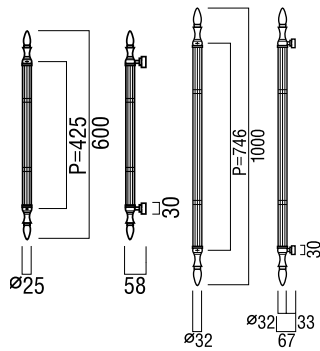

# MEDIUM ENTRY PULLS *by Elmes of Japan*

## T811

base material  
Brass

available finish  
Polished Brass (PB)

available sizes (mm)  
Length 1000, Centres 746  
Length 600, Centres 425

fixing hole sizes  
Door 10mm, Glass 16mm

specification code  
T811 - 1000 - PB  
T811 - 600 - PB

## G811

base material  
Brass

available finish  
Polished Brass (PB)

available sizes (mm)  
Length 1000, Centres 746  
Length 600, Centres 425

fixing hole sizes  
Door 10mm, Glass 16mm

specification code  
G811 - 1000 - PB  
G811 - 600 - PB