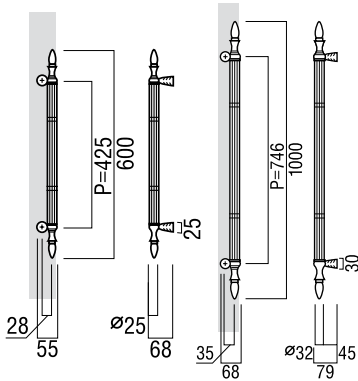

# MEDIUM ENTRY PULLS *by Elmes of Japan*

## T811

base material  
Brass

available finish  
Polished Brass (PB)

available sizes (mm)  
Length 1000, Centres 746  
Length 600, Centres 425

fixing hole sizes  
Door 10mm, Glass 16mm

specification code  
T811 - 1000 - PB  
T811 - 600 - PB

## G811

base material  
Brass

available finish  
Polished Brass (PB)

available sizes (mm)  
Length 1000, Centres 746  
Length 600, Centres 425

fixing hole sizes  
Door 10mm, Glass 16mm

specification code  
G811 - 1000 - PB  
G811 - 600 - PB