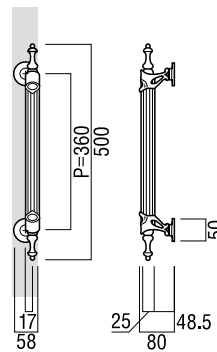

MEDIUM ENTRY PULLS *by Elmes of Japan*

T9972

base material
Brass

available finish
Polished Brass (PB)

available sizes (mm)
Length 645, Centres 425

fixing hole sizes
Door 10mm, Glass 16mm

specification code
T9972 - 645 - PB

T812

base material
Brass

available finish
Oxidized Golden Bronze (B)

available sizes (mm)
Length 565, Centres 425

fixing hole sizes
Door 10mm, Glass 16mm

specification code
T812 - 565 - B

T924

base material
Brass

available finish
Polished Brass (PB)

available sizes (mm)
Length 500, Centres 360

fixing hole sizes
Door 8mm, Glass 12mm

specification code
T924 - 500 - PB

T2043

base material
Brass

available finish
White Bronze Plated (B)
Oxidized Classic Gold (G)

available sizes (mm)
Length 407, Centres 295

fixing hole sizes
Door 8mm, Glass 12mm

specification code
T2043 - 407 - finish