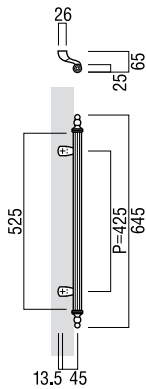

MEDIUM ENTRY PULLS *by Elmes of Japan*

T9972

base material
Brass

available finish
Polished Brass (PB)

available sizes (mm)
Length 645, Centres 425

fixing hole sizes
Door 10mm, Glass 16mm

specification code
T9972 - 645 - PB

T812

base material
Brass

available finish
Oxidized Golden Bronze (B)

available sizes (mm)
Length 565, Centres 425

fixing hole sizes
Door 10mm, Glass 16mm

specification code
T812 - 565 - B

T924

base material
Brass

available finish
Polished Brass (PB)

available sizes (mm)
Length 500, Centres 360

fixing hole sizes
Door 8mm, Glass 12mm

specification code
T924 - 500 - PB

T2043

base material
Brass

available finish
White Bronze Plated (B)
Oxidized Classic Gold (G)

available sizes (mm)
Length 407, Centres 295

fixing hole sizes
Door 8mm, Glass 12mm

specification code
T2043 - 407 - finish