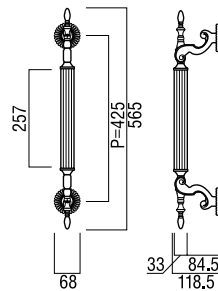

MEDIUM ENTRY PULLS *by Elmes of Japan*

T9972

base material
Brass

available finish
Polished Brass (PB)

available sizes (mm)
Length 645, Centres 425

fixing hole sizes
Door 10mm, Glass 16mm

specification code
T9972 - 645 - PB

T812

base material
Brass

available finish
Oxidized Golden Bronze (B)

available sizes (mm)
Length 565, Centres 425

fixing hole sizes
Door 10mm, Glass 16mm

specification code
T812 - 565 - B

T924

base material
Brass

available finish
Polished Brass (PB)

available sizes (mm)
Length 500, Centres 360

fixing hole sizes
Door 8mm, Glass 12mm

specification code
T924 - 500 - PB

T2043

base material
Brass

available finish
White Bronze Plated (B)
Oxidized Classic Gold (G)

available sizes (mm)
Length 407, Centres 295

fixing hole sizes
Door 8mm, Glass 12mm

specification code
T2043 - 407 - finish