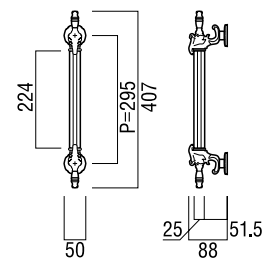

MEDIUM ENTRY PULLS *by Elmes of Japan*

T9972

base material
Brass

available finish
Polished Brass (PB)

available sizes (mm)
Length 645, Centres 425

fixing hole sizes
Door 10mm, Glass 16mm

specification code
T9972 - 645 - PB

T812

base material
Brass

available finish
Oxidized Golden Bronze (B)

available sizes (mm)
Length 565, Centres 425

fixing hole sizes
Door 10mm, Glass 16mm

specification code
T812 - 565 - B

T924

base material
Brass

available finish
Polished Brass (PB)

available sizes (mm)
Length 500, Centres 360

fixing hole sizes
Door 8mm, Glass 12mm

specification code
T924 - 500 - PB

T2043

base material
Brass

available finish
White Bronze Plated (B)
Oxidized Classic Gold (G)

available sizes (mm)
Length 407, Centres 295

fixing hole sizes
Door 8mm, Glass 12mm

specification code
T2043 - 407 - finish