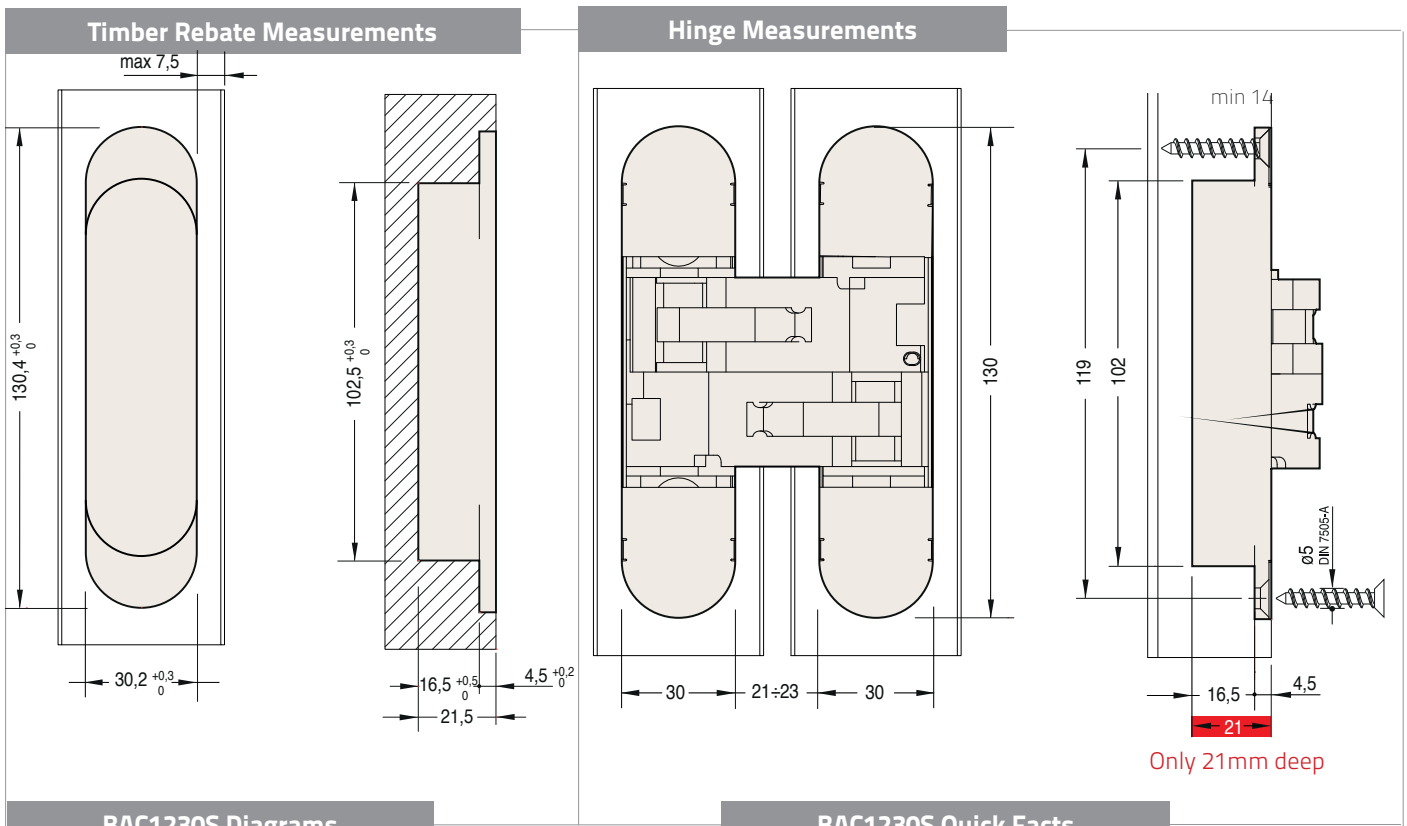

# 3D Concealed Hinge BAC1230S Technical Data

## Fully Adjustable: Max 95kg

### No. of Hinges based on Door Width & Weight

For doors over 2100mm tall, see page 36