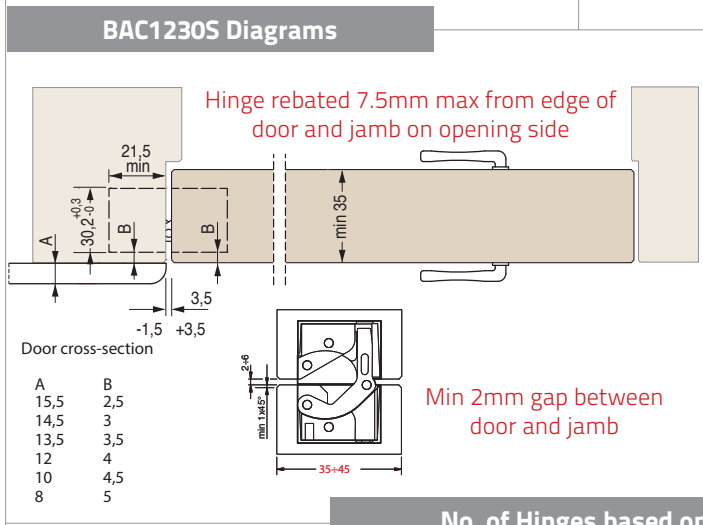

# 3D Concealed Hinge BAC1230S Technical Data

## Fully Adjustable: Max 95kg

### No. of Hinges based on Door Width & Weight

For doors over 2100mm tall, see page 36