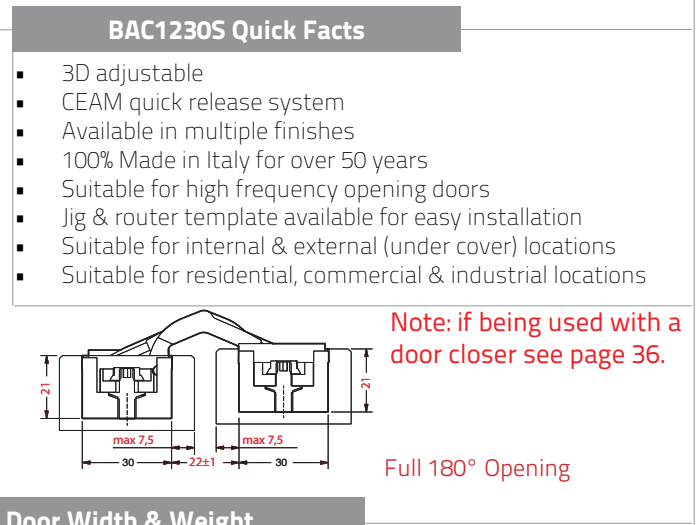

# 3D Concealed Hinge BAC1230S Technical Data

## Fully Adjustable: Max 95kg