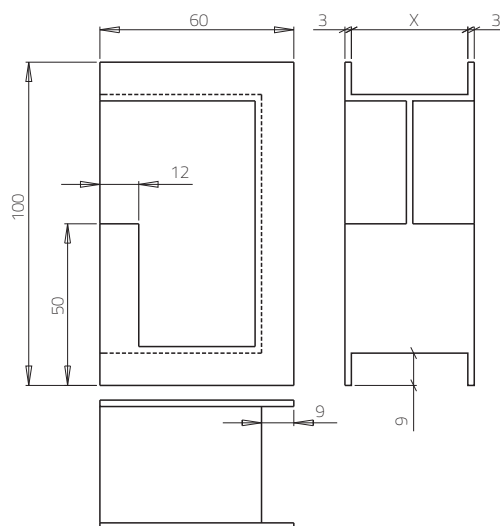

**BI53710**  
Didheya of Spain

code. A 

BI53710A 10 1  
BI53710B Custom Size  
STAINLESS STEEL AISI 304

**Available finishes:**  
SS - Satin stainless steel  
BLK - Black  
BRZ - Bronze  
PC - Powder Coat

**BI53711**  
Didheya of Spain

code. A 

BI53711A 10 1  
BI53711B Custom Size  
STAINLESS STEEL AISI 304

**Available finishes:**  
SS - Satin stainless steel  
BLK - Black  
BRZ - Bronze  
PC - Powder Coat

**BI53712**  
Didheya of Spain

code. x 

BI53712A 35 1  
BI53712B 38 1  
BI53712C 40 1  
BI53712D 43 1  
BI53712E Custom Size  
STAINLESS STEEL AISI 304

**Available finishes:**  
SS - Satin stainless steel  
BLK - Black  
BRZ - Bronze  
PC - Powder Coat