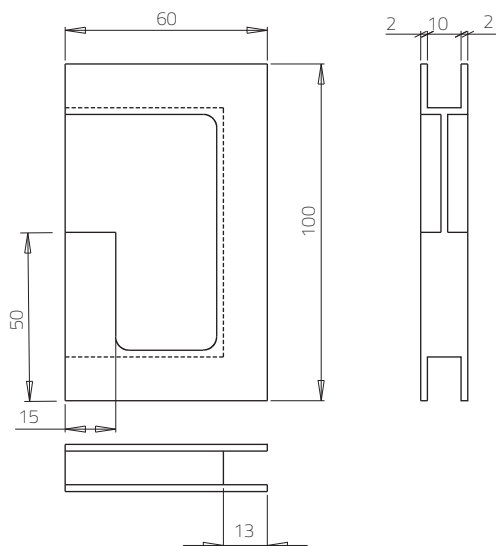

**BI53710**  
Didheya of Spain

code. A 

BI53710A 10 1  
BI53710B Custom Size  
STAINLESS STEEL AISI 304

**Available finishes:**  
SS - Satin stainless steel  
BLK - Black  
BRZ - Bronze  
PC - Powder Coat

**BI53711**  
Didheya of Spain

code. A 

BI53711A 10 1  
BI53711B Custom Size  
STAINLESS STEEL AISI 304

**Available finishes:**  
SS - Satin stainless steel  
BLK - Black  
BRZ - Bronze  
PC - Powder Coat

**BI53712**  
Didheya of Spain

code. x 

BI53712A 35 1  
BI53712B 38 1  
BI53712C 40 1  
BI53712D 43 1  
BI53712E Custom Size  
STAINLESS STEEL AISI 304

**Available finishes:**  
SS - Satin stainless steel  
BLK - Black  
BRZ - Bronze  
PC - Powder Coat