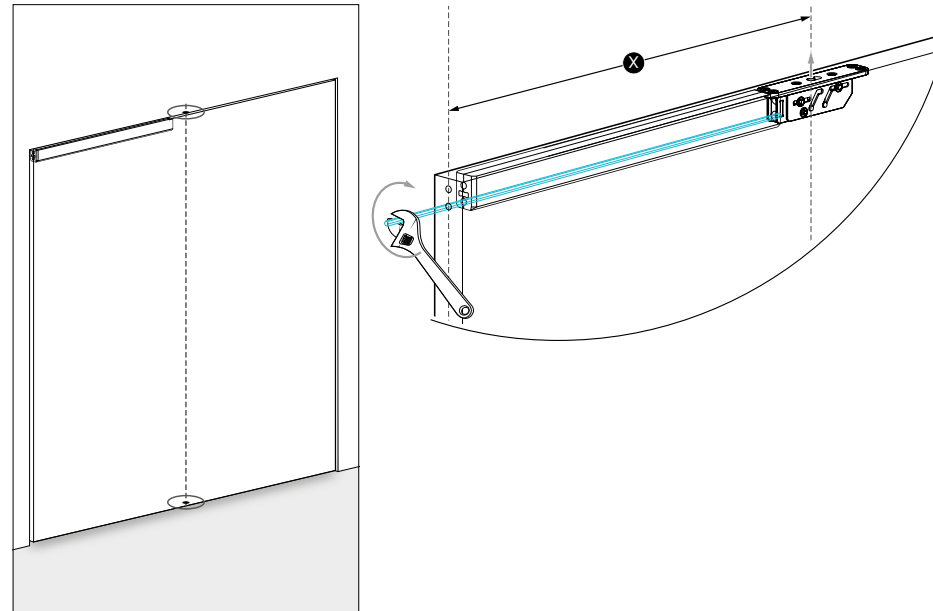

FritsJurgens® HEXAGON GUIDE

FritsJurgens offers the Hexagon Guide to ease the installation of the top pivot in case the pivot point is more than 280mm from the side of the door.

The Hexagon Guide contains preset holes, through which gaps around the door can be easily adjusted using the Hexagon key. The Hexagon Guide will offer you easy access and stability of the top pivot.

Bellevue Architectural Ph: 03 9571 5666

EASY ACCESS TO TOP PIVOT FJ706000 / FJ706200