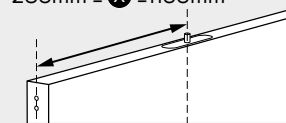

# FritsJurgens® HEXAGON GUIDE

FritsJurgens offers the Hexagon Guide to ease the installation of the top pivot in case the pivot point is more than 280mm from the side of the door.

The Hexagon Guide contains preset holes, through which gaps around the door can be easily adjusted using the Hexagon key. The Hexagon Guide will offer you easy access and stability of the top pivot.

## ORDER INFORMATION

280mm  $\geq$  X  $\leq$  1100mm

**FJ706000**  
FRITTSJURGENS  
HEXAGON GUIDE  
(1M)

INCLUDES:  
- 1.0M GUIDE  
- 1.1M HEXAGON KEY

1100mm  $>$  X  $\leq$  2100mm

**FJ706200**  
FRITTSJURGENS  
HEXAGON GUIDE  
(2M)