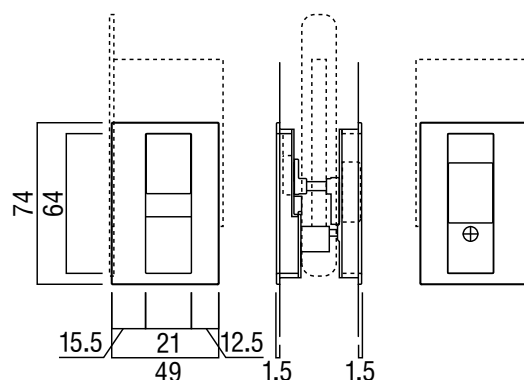

PRE154 | Privacy Flush Pull

Elmes of Japan

Matching Flush Pull on Pg. 18

Door Suitability:
Door Thickness: 40 - 47mm

Available Finishes:
CR = Polished Chrome
MB = Matt Black

Specification Codes:
PRE154LH - Finish
PRE154RH - Finish
Includes sliding door latch