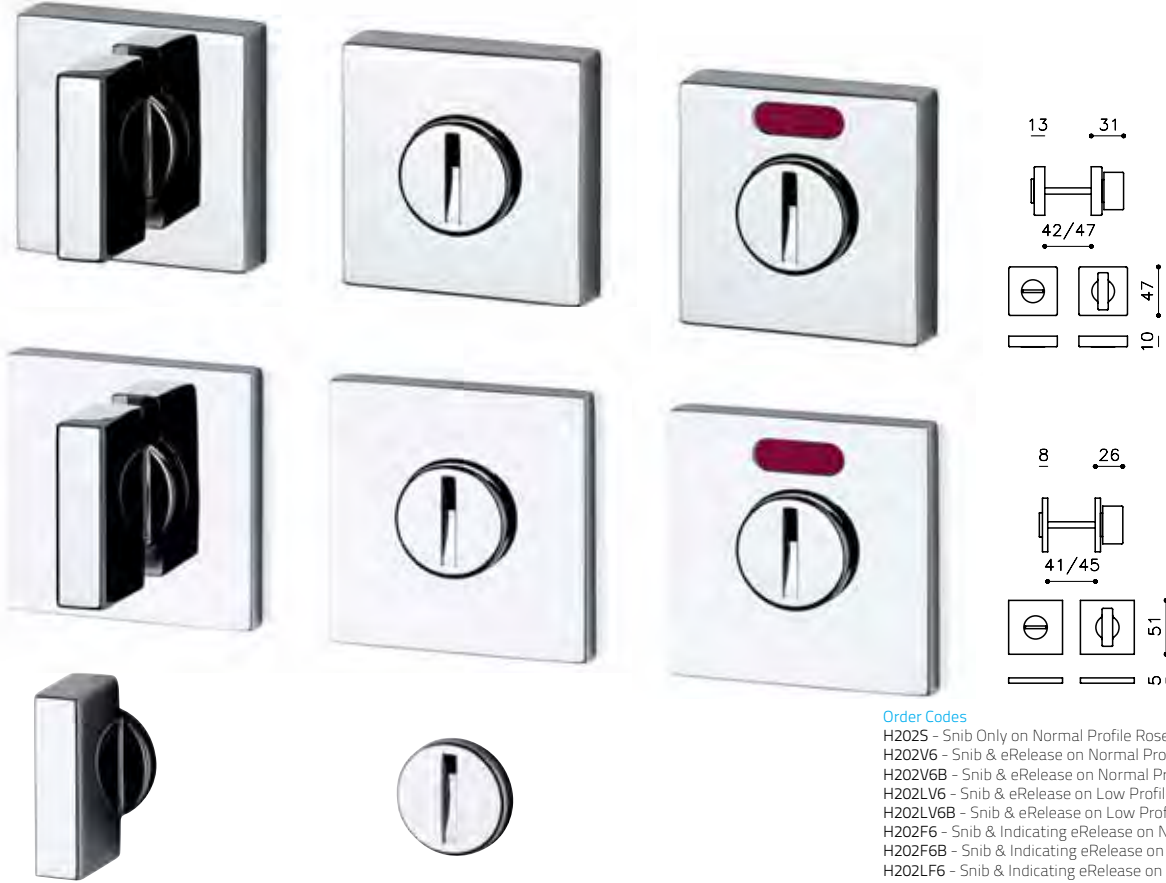

**Space Q - H202**  
Studio Olivari

Available Finishes:  
CR, SC  
IB, IS, IBN, ISN, ISB  
IA, ISC, ISBRZ  
PBU, EMB, PC, BRZ

- Order Codes**
- H2025 - Snib Only on Normal Profile Rose to suit Australian style locks
  - H202V6 - Snib & eRelease on Normal Profile Rose
  - H202V6B - Snib & eRelease on Normal Profile Rose with Throw Bolt
  - H202LV6 - Snib & eRelease on Low Profile Rose
  - H202LV6B - Snib & eRelease on Low Profile Rose with Throw Bolt
  - H202F6 - Snib & Indicating eRelease on Normal Profile Rose
  - H202F6B - Snib & Indicating eRelease on Normal Profile Rose with Throw Bolt
  - H202LF6 - Snib & Indicating eRelease on Low Profile Rose
  - H202LF6B - Snib & Indicating eRelease on Low Profile Rose with Throw Bolt
  - H202B6 - Snib & eRelease, No Rose
  - H202B6B - Snib & eRelease No Rose with Throw Bolt

**Cubo - H136**  
Studio Olivari

Available Finishes:  
CR, SC  
IB, IS, IBN, ISN, ISB  
IA, ISC, ISBRZ  
PBU, EMB, PC, BRZ

- Order Codes**
- H1365 - Snib Only on Normal Profile Rose to suit Australian style locks
  - H136V6 - Snib & eRelease on Normal Profile Rose
  - H136V6B - Snib & eRelease on Normal Profile Rose with Throw Bolt
  - H136LV6 - Snib & eRelease on Low Profile Rose
  - H136LV6B - Snib & eRelease on Low Profile Rose with Throw Bolt
  - H136F6 - Snib & Indicating eRelease on Normal Profile Rose
  - H136F6B - Snib & Indicating eRelease on Normal Profile Rose with Throw Bolt
  - H136LF6 - Snib & Indicating eRelease on Low Profile Rose
  - H136LF6B - Snib & Indicating eRelease on Low Profile Rose with Throw Bolt
  - H136B6 - Snib & eRelease, No Rose
  - H136B6B - Snib & eRelease No Rose with Throw Bolt