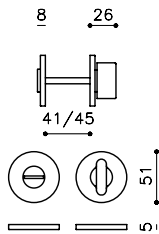

**Link - H200**  
Piero Lissoni

Available Finishes:  
CR, SC

IB, IS, IBN, ISN, ISB

IA, ISC, ISBRZ

PBU, EMB, PC, BRZ

**Order Codes**

H200S - Snib Only on Normal Profile Rose to suit Australian style locks

H200V6 - Snib & eRelease on Normal Profile Rose

H200V6B - Snib & eRelease on Normal Profile Rose with Throw Bolt

H200LV6 - Snib & eRelease on Low Profile Rose

H200LV6B - Snib & eRelease on Low Profile Rose with Throw Bolt

H200F6 - Snib & Indicating eRelease on Normal Profile Rose

H200F6B - Snib & Indicating eRelease on Normal Profile Rose with Throw Bolt

H200LF6 - Snib & Indicating eRelease on Low Profile Rose

H200LF6B - Snib & Indicating eRelease on Low Profile Rose with Throw Bolt

**Order Codes**

H107S - Snib Only on Normal Profile Rose to suit Australian style locks

H107V6 - Snib & eRelease on Normal Profile Rose

H107V6B - Snib & eRelease on Normal Profile Rose with Throw Bolt

H107LV6 - Snib & eRelease on Low Profile Rose