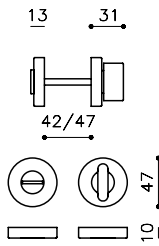

**Link - H200**  
Piero Lissoni

Available Finishes:  
CR, SC

IB, IS, IBN, ISN, ISB

IA, ISC, ISBRZ

PBU, EMB, PC, BRZ

**Order Codes**

H200S - Snib Only on Normal Profile Rose to suit Australian style locks

H200V6 - Snib & eRelease on Normal Profile Rose

H200V6B - Snib & eRelease on Normal Profile Rose with Throw Bolt

H200LV6 - Snib & eRelease on Low Profile Rose

H200LV6B - Snib & eRelease on Low Profile Rose with Throw Bolt

H200F6 - Snib & Indicating eRelease on Normal Profile Rose

H200F6B - Snib & Indicating eRelease on Normal Profile Rose with Throw Bolt

H200LF6 - Snib & Indicating eRelease on Low Profile Rose

H200LF6B - Snib & Indicating eRelease on Low Profile Rose with Throw Bolt

**Order Codes**

H107S - Snib Only on Normal Profile Rose to suit Australian style locks

H107V6 - Snib & eRelease on Normal Profile Rose

H107V6B - Snib & eRelease on Normal Profile Rose with Throw Bolt

H107LV6 - Snib & eRelease on Low Profile Rose