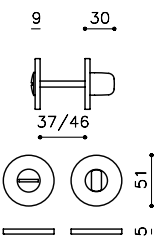

H200V6B - Snib & eRelease on Normal Profile Rose with Throw Bolt

H200LV6 - Snib & eRelease on Low Profile Rose

H200LV6B - Snib & eRelease on Low Profile Rose with Throw Bolt

H200F6 - Snib & Indicating eRelease on Normal Profile Rose

H200F6B - Snib & Indicating eRelease on Normal Profile Rose with Throw Bolt

H200LF6 - Snib & Indicating eRelease on Low Profile Rose

H200LF6B - Snib & Indicating eRelease on Low Profile Rose with Throw Bolt

H200B6 - Snib & eRelease, No Rose

H200B6B - Snib & eRelease No Rose with Throw Bolt

**Verona - H107**

Studio Olivari

Available Finishes:  
CR, SC

IB, IS, IBN, ISN, ISB

IA, ISC, ISBRZ

PBU, EMB, PC, BRZ

**Order Codes**

H107S - Snib Only on Normal Profile Rose to suit Australian style locks

H107V6 - Snib & eRelease on Normal Profile Rose

H107V6B - Snib & eRelease on Normal Profile Rose with Throw Bolt

H107LV6 - Snib & eRelease on Low Profile Rose