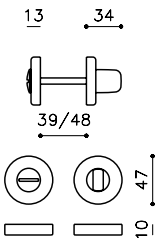

H200V6B - Snib & eRelease on Normal Profile Rose with Throw Bolt

H200LV6 - Snib & eRelease on Low Profile Rose

H200LV6B - Snib & eRelease on Low Profile Rose with Throw Bolt

H200F6 - Snib & Indicating eRelease on Normal Profile Rose

H200F6B - Snib & Indicating eRelease on Normal Profile Rose with Throw Bolt

H200LF6 - Snib & Indicating eRelease on Low Profile Rose

H200LF6B - Snib & Indicating eRelease on Low Profile Rose with Throw Bolt

H200B6 - Snib & eRelease, No Rose

H200B6B - Snib & eRelease No Rose with Throw Bolt

**Verona - H107**

Studio Olivari

Available Finishes:  
CR, SC

IB, IS, IBN, ISN, ISB

IA, ISC, ISBRZ

PBU, EMB, PC, BRZ

**Order Codes**

H107S - Snib Only on Normal Profile Rose to suit Australian style locks

H107V6 - Snib & eRelease on Normal Profile Rose

H107V6B - Snib & eRelease on Normal Profile Rose with Throw Bolt

H107LV6 - Snib & eRelease on Low Profile Rose