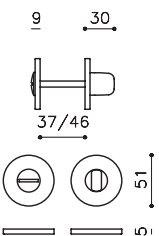

Link - H200
Piero Lissoni

Available Finishes:
CR, SC
IB, IS, IBN, ISN, ISB
IA, ISC, ISBRZ
PBU, EMB, PC, BRZ

Order Codes

- H200S - Snib Only on Normal Profile Rose to suit Australian style locks
- H200V6 - Snib & eRelease on Normal Profile Rose
- H200V6B - Snib & eRelease on Normal Profile Rose with Throw Bolt
- H200LV6 - Snib & eRelease on Low Profile Rose
- H200LV6B - Snib & eRelease on Low Profile Rose with Throw Bolt
- H200F6 - Snib & Indicating eRelease on Normal Profile Rose
- H200F6B - Snib & Indicating eRelease on Normal Profile Rose with Throw Bolt
- H200LF6 - Snib & Indicating eRelease on Low Profile Rose
- H200LF6B - Snib & Indicating eRelease on Low Profile Rose with Throw Bolt
- H200B6 - Snib & eRelease, No Rose
- H200B6B - Snib & eRelease No Rose with Throw Bolt

Verona - H107
Studio Olivari

Available Finishes:
CR, SC
IB, IS, IBN, ISN, ISB
IA, ISC, ISBRZ
PBU, EMB, PC, BRZ

Order Codes

- H107S - Snib Only on Normal Profile Rose to suit Australian style locks
- H107V6 - Snib & eRelease on Normal Profile Rose
- H107V6B - Snib & eRelease on Normal Profile Rose with Throw Bolt
- H107LV6 - Snib & eRelease on Low Profile Rose
- H107LV6B - Snib & eRelease on Low Profile Rose with Throw Bolt
- H107F6 - Snib & Indicating eRelease on Normal Profile Rose
- H107F6B - Snib & Indicating eRelease on Normal Profile Rose with Throw Bolt
- H107LF6 - Snib & Indicating eRelease on Low Profile Rose
- H107LF6B - Snib & Indicating eRelease on Low Profile Rose with Throw Bolt
- H107B6 - Snib & eRelease, No Rose
- H107B6B - Snib & eRelease No Rose with Throw Bolt