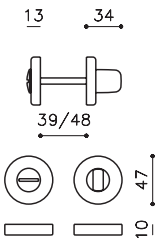

Link - H200
Piero Lissoni

Available Finishes:
CR, SC
IB, IS, IBN, ISN, ISB
IA, ISC, ISBRZ
PBU, EMB, PC, BRZ

Order Codes

- H200S - Snib Only on Normal Profile Rose to suit Australian style locks
- H200V6 - Snib & eRelease on Normal Profile Rose
- H200V6B - Snib & eRelease on Normal Profile Rose with Throw Bolt
- H200LV6 - Snib & eRelease on Low Profile Rose
- H200LV6B - Snib & eRelease on Low Profile Rose with Throw Bolt
- H200F6 - Snib & Indicating eRelease on Normal Profile Rose
- H200F6B - Snib & Indicating eRelease on Normal Profile Rose with Throw Bolt
- H200LF6 - Snib & Indicating eRelease on Low Profile Rose
- H200LF6B - Snib & Indicating eRelease on Low Profile Rose with Throw Bolt
- H200B6 - Snib & eRelease, No Rose
- H200B6B - Snib & eRelease No Rose with Throw Bolt

Verona - H107
Studio Olivari

Available Finishes:
CR, SC
IB, IS, IBN, ISN, ISB
IA, ISC, ISBRZ
PBU, EMB, PC, BRZ

Order Codes

- H107S - Snib Only on Normal Profile Rose to suit Australian style locks
- H107V6 - Snib & eRelease on Normal Profile Rose
- H107V6B - Snib & eRelease on Normal Profile Rose with Throw Bolt
- H107LV6 - Snib & eRelease on Low Profile Rose
- H107LV6B - Snib & eRelease on Low Profile Rose with Throw Bolt
- H107F6 - Snib & Indicating eRelease on Normal Profile Rose
- H107F6B - Snib & Indicating eRelease on Normal Profile Rose with Throw Bolt
- H107LF6 - Snib & Indicating eRelease on Low Profile Rose
- H107LF6B - Snib & Indicating eRelease on Low Profile Rose with Throw Bolt
- H107B6 - Snib & eRelease, No Rose
- H107B6B - Snib & eRelease No Rose with Throw Bolt