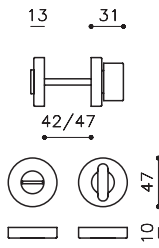

Link - H200
Piero Lissoni

Available Finishes:
CR, SC
IB, IS, IBN, ISN, ISB
IA, ISC, ISBRZ
PBU, EMB, PC, BRZ

Order Codes

- H200S - Snib Only on Normal Profile Rose to suit Australian style locks
- H200V6 - Snib & eRelease on Normal Profile Rose
- H200V6B - Snib & eRelease on Normal Profile Rose with Throw Bolt
- H200LV6 - Snib & eRelease on Low Profile Rose
- H200LV6B - Snib & eRelease on Low Profile Rose with Throw Bolt
- H200F6 - Snib & Indicating eRelease on Normal Profile Rose
- H200F6B - Snib & Indicating eRelease on Normal Profile Rose with Throw Bolt
- H200LF6 - Snib & Indicating eRelease on Low Profile Rose
- H200LF6B - Snib & Indicating eRelease on Low Profile Rose with Throw Bolt
- H200B6 - Snib & eRelease, No Rose
- H200B6B - Snib & eRelease No Rose with Throw Bolt

Verona - H107
Studio Olivari

Available Finishes:
CR, SC
IB, IS, IBN, ISN, ISB
IA, ISC, ISBRZ
PBU, EMB, PC, BRZ

Order Codes

- H107S - Snib Only on Normal Profile Rose to suit Australian style locks
- H107V6 - Snib & eRelease on Normal Profile Rose
- H107V6B - Snib & eRelease on Normal Profile Rose with Throw Bolt
- H107LV6 - Snib & eRelease on Low Profile Rose
- H107LV6B - Snib & eRelease on Low Profile Rose with Throw Bolt
- H107F6 - Snib & Indicating eRelease on Normal Profile Rose
- H107F6B - Snib & Indicating eRelease on Normal Profile Rose with Throw Bolt
- H107LF6 - Snib & Indicating eRelease on Low Profile Rose
- H107LF6B - Snib & Indicating eRelease on Low Profile Rose with Throw Bolt
- H107B6 - Snib & eRelease, No Rose
- H107B6B - Snib & eRelease No Rose with Throw Bolt