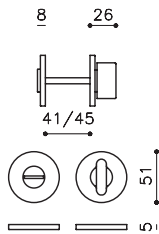

Link - H200
Piero Lissoni

Available Finishes:
CR, SC
IB, IS, IBN, ISN, ISB
IA, ISC, ISBRZ
PBU, EMB, PC, BRZ

Order Codes

- H200S - Snib Only on Normal Profile Rose to suit Australian style locks
- H200V6 - Snib & eRelease on Normal Profile Rose
- H200V6B - Snib & eRelease on Normal Profile Rose with Throw Bolt
- H200LV6 - Snib & eRelease on Low Profile Rose
- H200LV6B - Snib & eRelease on Low Profile Rose with Throw Bolt
- H200F6 - Snib & Indicating eRelease on Normal Profile Rose
- H200F6B - Snib & Indicating eRelease on Normal Profile Rose with Throw Bolt
- H200LF6 - Snib & Indicating eRelease on Low Profile Rose
- H200LF6B - Snib & Indicating eRelease on Low Profile Rose with Throw Bolt
- H200B6 - Snib & eRelease, No Rose
- H200B6B - Snib & eRelease No Rose with Throw Bolt

Verona - H107
Studio Olivari

Available Finishes:
CR, SC
IB, IS, IBN, ISN, ISB
IA, ISC, ISBRZ
PBU, EMB, PC, BRZ

Order Codes

- H107S - Snib Only on Normal Profile Rose to suit Australian style locks
- H107V6 - Snib & eRelease on Normal Profile Rose
- H107V6B - Snib & eRelease on Normal Profile Rose with Throw Bolt
- H107LV6 - Snib & eRelease on Low Profile Rose
- H107LV6B - Snib & eRelease on Low Profile Rose with Throw Bolt
- H107F6 - Snib & Indicating eRelease on Normal Profile Rose
- H107F6B - Snib & Indicating eRelease on Normal Profile Rose with Throw Bolt
- H107LF6 - Snib & Indicating eRelease on Low Profile Rose
- H107LF6B - Snib & Indicating eRelease on Low Profile Rose with Throw Bolt
- H107B6 - Snib & eRelease, No Rose
- H107B6B - Snib & eRelease No Rose with Throw Bolt