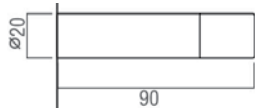

Elmes of Japan - UT261BL

BL = SAA / Black

Bullet - B13002

PSS - Polished Stainless Steel
SSS - Satin Stainless Steel
PC - Powder Coat Colours

Didheya of Spain - KU50 & KU40

SSS - Satin Stainless Steel
PC - Powder Coat

Square - B3711

PSS - Polished Stainless Steel
SSS - Satin Stainless Steel
PC - Powder Coat

Concealed Door Stops

Elmes of Japan - UT34SSRH | UT34SSLH

SS = Satin Stainless Steel

Elmes of Japan - UT64

Dull Chrome with Grey Resin