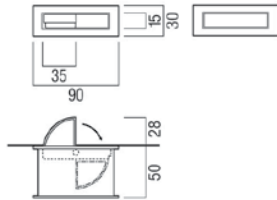

Square - B3711

PSS - Polished Stainless Steel
SSS - Satin Stainless Steel
PC - Powder Coat

Concealed Door Stops

Elmes of Japan - UT34SSRH | UT34SSLH

SS = Satin Stainless Steel

Elmes of Japan - UT64

Dull Chrome with Grey Resin