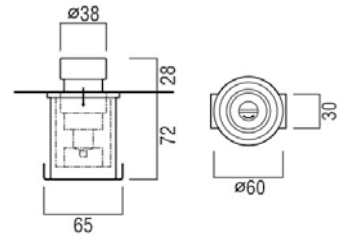

Square - B3711

PSS - Polished Stainless Steel
SSS - Satin Stainless Steel
PC - Powder Coat

Concealed Door Stops

Elmes of Japan - UT34SSRH | UT34SSLH

SS = Satin Stainless Steel

Elmes of Japan - UT64

Dull Chrome with Grey Resin