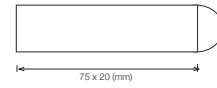

Elmes of Japan - UT261BL

BL = SAA / Black

Bullet - B13002

PSS - Polished Stainless Steel
SSS - Satin Stainless Steel
PC - Powder Coat Colours

Didheya of Spain - KU50 & KU40

SSS - Satin Stainless Steel
PC - Powder Coat

Square - B3711

PSS - Polished Stainless Steel
SSS - Satin Stainless Steel
PC - Powder Coat

Concealed Door Stops

Elmes of Japan - UT34SSRH | UT34SSLH

SS = Satin Stainless Steel

Elmes of Japan - UT64

Dull Chrome with Grey Resin