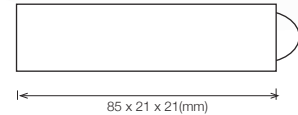

Square - B3711

PSS - Polished Stainless Steel
SSS - Satin Stainless Steel
PC - Powder Coat

Concealed Door Stops

Elmes of Japan - UT34SSRH | UT34SSLH

SS = Satin Stainless Steel

Elmes of Japan - UT64

Dull Chrome with Grey Resin