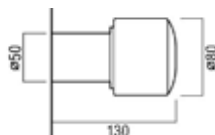

BL = SAA / Black

PSS - Polished Stainless Steel
SSS - Satin Stainless Steel
PC - Powder Coat Colours

SSS - Satin Stainless Steel
PC - Powder Coat

PSS - Polished Stainless Steel
SSS - Satin Stainless Steel
PC - Powder Coat

Concealed Door Stops

Elmes of Japan - UT34SSRH | UT34SSLH

SS = Satin Stainless Steel

Dull Chrome with Grey Resin

Monster Door Stops for Monster Doors

BL = Stainless Steel / Black
PC - Powder Coat

BL = Stainless Steel / Black
PC - Powder Coat