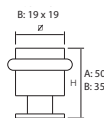

Elmes of Japan - UT260BL

BL = Aluminum / Black

Elmes of Japan - UT300

IV = Ivory
BL = Black

Didheya - 91222

CR - Chrome
SC - Satin Chrome
PC - Powder Coat

Didheya - KU80ASS and KU80BSS

SS - Stainless Steel
PC - Powder Coat