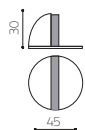

Elmes of Japan - UT400BL

BL = Silver / Black

Confalonieri - 70136

CR - Chrome
SC - Satin Chrome

Confalonieri - 70135

CR - Chrome
SC - Satin Chrome

Half Moon - 60130

CR - Chrome
SC - Satin Chrome
PB - Polished Brass
SN - Satin Nickel
PC - Powder Coat