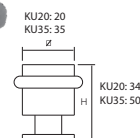

Elmes of Japan - UT260BL

BL = Aluminum / Black

Elmes of Japan - UT300

IV = Ivory
BL = Black

Didheya - 91222

CR - Chrome
SC - Satin Chrome
PC - Powder Coat

Didheya - KU80ASS and KU80BSS

SS - Stainless Steel
PC - Powder Coat

Didheya - KU20SS and KU35SS

SS - Stainless Steel
PC - Powder Coat

Elmes of Japan - UT270

CR = Chrome / Black
SN = Satin Nickel / Black

CR = Chrome / Black
SN = Satin Nickel / Black

Elmes of Japan - UT271

CR = Chrome / Black
SN = Satin Nickel / Black