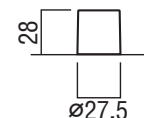

Elmes of Japan - UT260BL

BL = Aluminum / Black

Elmes of Japan - UT300

IV = Ivory
BL = Black

Didheya - 91222

CR - Chrome
SC - Satin Chrome
PC - Powder Coat

Didheya - KU80ASS and KU80BSS

SS - Stainless Steel
PC - Powder Coat