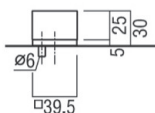

Elmes of Japan - UT400BL