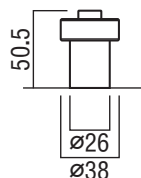

Didheya - KU20SS and KU35SS

SS - Stainless Steel
PC - Powder Coat

Elmes of Japan - UT270

CR = Chrome / Black
SN = Satin Nickel / Black

CR = Chrome / Black
SN = Satin Nickel / Black

Elmes of Japan - UT271

CR = Chrome / Black
SN = Satin Nickel / Black