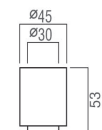

Elmes of Japan - UT400BL

BL = Silver / Black

Confalonieri - 70136

CR - Chrome
SC - Satin Chrome

Confalonieri - 70135

CR - Chrome
SC - Satin Chrome

Half Moon - 60130

CR - Chrome
SC - Satin Chrome
PB - Polished Brass
SN - Satin Nickel
PC - Powder Coat

Elmes of Japan - UT260BL

BL = Aluminum / Black

Elmes of Japan - UT300

IV = Ivory
BL = Black

Didheya - 91222

CR - Chrome
SC - Satin Chrome
PC - Powder Coat

Didheya - KU80ASS and KU80BSS

SS - Stainless Steel
PC - Powder Coat