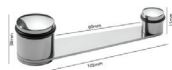

Elmes of Japan - UT400BL

BL = Silver / Black

Confalonieri - 70136

CR - Chrome
SC - Satin Chrome

Confalonieri - 70135

CR - Chrome
SC - Satin Chrome

Half Moon - 60130

CR - Chrome
SC - Satin Chrome
PB - Polished Brass
SN - Satin Nickel
PC - Powder Coat

Elmes of Japan - UT260BL

BL = Aluminum / Black

Elmes of Japan - UT300

IV = Ivory
BL = Black

Didheya - 91222

CR - Chrome
SC - Satin Chrome
PC - Powder Coat

Didheya - KU80ASS and KU80BSS

SS - Stainless Steel
PC - Powder Coat

Didheya - KU20SS and KU35SS

SS - Stainless Steel
PC - Powder Coat

Elmes of Japan - UT270

CR = Chrome / Black
SN = Satin Nickel / Black

CR = Chrome / Black
SN = Satin Nickel / Black

Elmes of Japan - UT271

CR = Chrome / Black
SN = Satin Nickel / Black