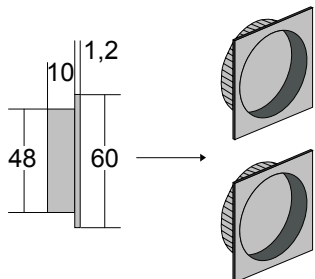

**Door Suitability:**  
timber doors

**Available Finishes:**  
BZ = Bronze  
CR = Polished Chrome  
SC = Satin Chrome  
MB = Matt Black  
PB = Polished Brass  
SN = Satin Nickel

**Specification Codes:**  
BFP60S - Finish

## BFP60S | Flush pull

Bonaiti of Italy

All measurements in mm

**Door Suitability:**  
timber doors

**Available Finishes:**  
BZ = Bronze  
CR = Polished Chrome  
SC = Satin Chrome  
MB = Matt Black  
PB = Polished Brass  
SN = Satin Nickel

## BFP60R | Flush pull

Bonaiti of Italy

All measurements in mm

**Door Suitability:**  
timber doors

**Available Finishes:**  
BZ = Bronze  
CR = Polished Chrome  
SC = Satin Chrome  
MB = Matt Black  
PB = Polished Brass  
SN = Satin Nickel

## BFP3X | Sliding door finger pull

Bonaiti of Italy

All measurements in mm