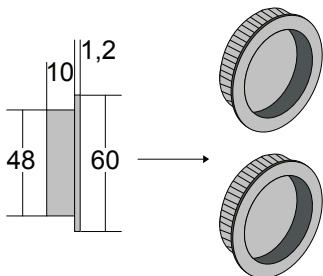

**Door Suitability:**  
timber doors

**Available Finishes:**  
BZ = Bronze  
CR = Polished Chrome  
SC = Satin Chrome  
MB = Matt Black  
PB = Polished Brass  
SN = Satin Nickel

**Specification Codes:**  
BFP60S - Finish

## BFP60S | Flush pull

Bonaiti of Italy

All measurements in mm

**Door Suitability:**  
timber doors

**Available Finishes:**  
BZ = Bronze  
CR = Polished Chrome  
SC = Satin Chrome  
MB = Matt Black  
PB = Polished Brass  
SN = Satin Nickel

## BFP60R | Flush pull

Bonaiti of Italy

All measurements in mm

**Door Suitability:**  
timber doors

**Available Finishes:**  
BZ = Bronze  
CR = Polished Chrome  
SC = Satin Chrome  
MB = Matt Black  
PB = Polished Brass  
SN = Satin Nickel

## BFP3X | Sliding door finger pull

Bonaiti of Italy

All measurements in mm