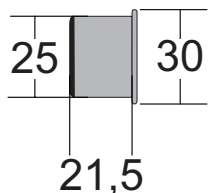

BFP3X | Sliding door finger pull

Bonaiti of Italy