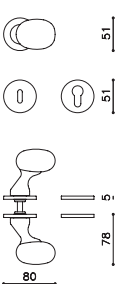

SC Satin Chrome

ISBRZ SuperInnox Satin Bronze

BRZ - Dark Bronzed Wax
 EMB - Electro Matt Black
 PC - Powder Coat Colours
 Available by Request

IB SuperInnox Brass

ISB SuperInnox Satin Brass

PBU Polished Brass Unlacquered

IA SuperInnox Anthracite

M266RB8
 M266RY8

M266VB8
 M266VY8

M266PB8
 M266PY8

C266

K266

K266P