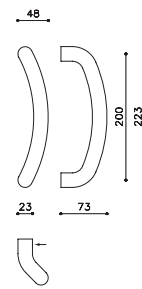

brass

SC Satin Chrome

L147R