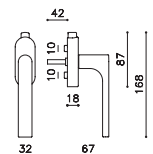

ISBRZ SuperInox Satin Bronze

BRZ - Dark Bronzed Wax
 EMB - Electro Matt Black
 PC - Powder Coat Colours
 Available by Request

IA SuperInox Anthracite

M268RB8
M268RY8

M268VB8
M268VY8

M268PB8
M268PY8

C268

K268