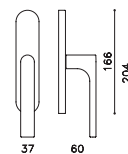

ISBRZ SuperInox Satin Bronze

BRZ - Dark Bronzed Wax
 EMB - Electro Matt Black
 PC - Powder Coat Colours
 Available by Request

IA SuperInox Anthracite

M268RB8
M268RY8

M268VB8
M268VY8

M268PB8
M268PY8

C268

K268