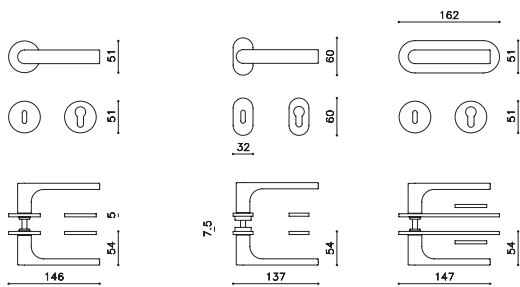

M268RB8
M268RY8

M268VB8
M268VY8

M268PB8
M268PY8