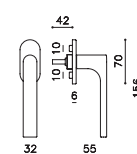

ISBRZ SuperInox Satin Bronze

BRZ - Dark Bronzed Wax
 EMB - Electro Matt Black
 PC - Powder Coat Colours
 Available by Request

IA SuperInox Anthracite

M268RB8
M268RY8

M268VB8
M268VY8

M268PB8
M268PY8

C268

K268