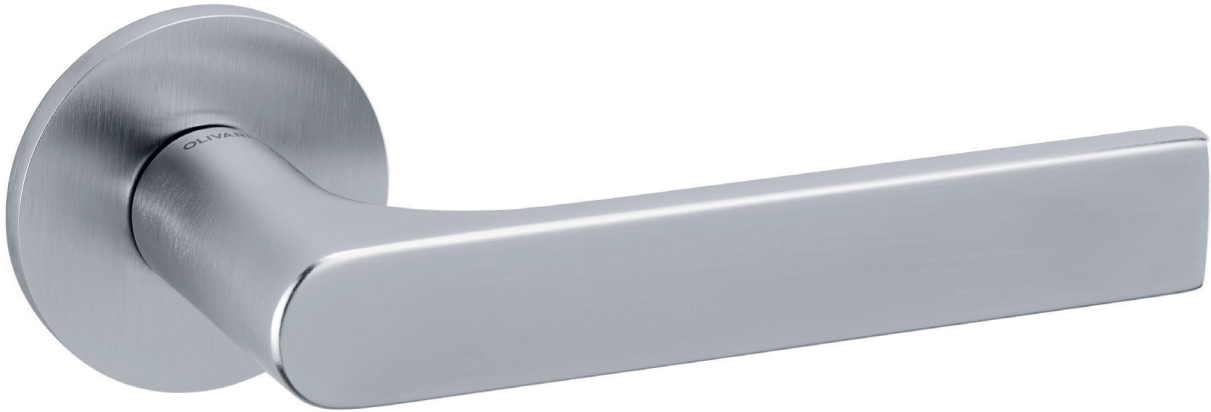

Gloria

Studio Olivari

M268

low rosette

C268

K268

brass

CR Bright Chrome

IBN SuperInox Bright Nickel

SC Satin Chrome

ISN SuperInox Satin Nickel

IB SuperInox Brass

IS SuperInox Satin

ISB SuperInox Satin Brass

ISC SuperInox Satin Copper

PBU Polished Brass Unlacquered