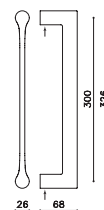

brass

- CR** Bright Chrome
- SC** Satin Chrome
- IS** SuperInox Satin
- IB** SuperInox Brass
- ISB** SuperInox Satin Brass
- PBU** Polished Brass Unlacquered
- IBN** SuperInox Bright Nickel
- ISN** SuperInox Satin Nickel
- ISC** SuperInox Satin Copper
- ISBRZ** SuperInox Satin Bronze
- IA** SuperInox Anthracite
- BRZ** Dark Bronze Waxed
- EMB** Electro Matt Black
- PC** Powder Coat Colour