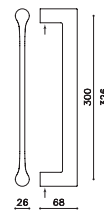

brass

- CR** Bright Chrome
- SC** Satin Chrome
- S** SuperInox Satin
- B** SuperInox Brass
- SB** SuperInox Satin Brass
- IBN** SuperInox Bright Nickel
- ISN** SuperInox Satin Nickel
- ISC** SuperInox Satin Copper
- ISBRZ** SuperInox Satin Bronze
- IA** SuperInox Anthracite
- BRZ** Dark Bronze Waxed
- EMB** Electro Matt Black
- PC** Powder Coat Colour