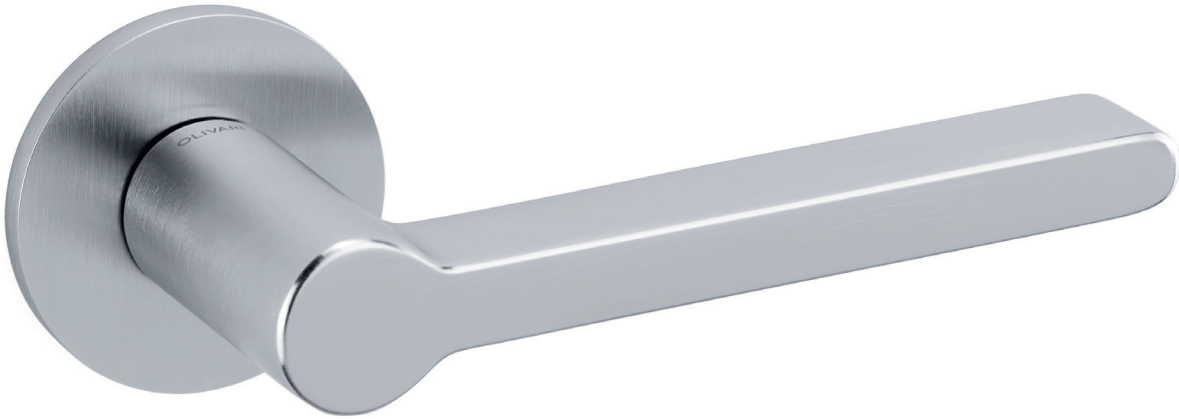

Logo L

James e Marialaura Irvine

M198

low rosette

C198

K198

brass

CR Bright Chrome

IS SuperInox Satin

SC Satin Chrome

ISBRZ SuperInox Satin Bronze

PBU - Polished Brass Unlacquered
BRZ - Dark Bronzed Wax
EMB - Electro Matt Black
PC - Powder Coat Colours
Available by Request

IA SuperInox Anthracite