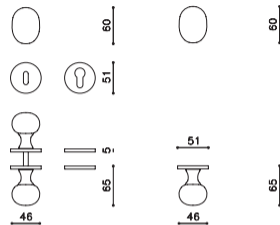

# Melanzana Luigi Caccia Dominioni

brass  
CR  
SC  
IB  
ISB  
PBU  
ISBRZ  
IA  
BRZ  
EMB  
PC

Bright Chrome  
Satin Chrome  
SuperInox Brass  
SuperInox Satin Brass  
Polished Brass Unlacquered  
SuperInox Satin Bronze  
SuperInox Anthracite  
Dark Bronze Waxed  
Electro Matt Black  
Powder Coat Colour