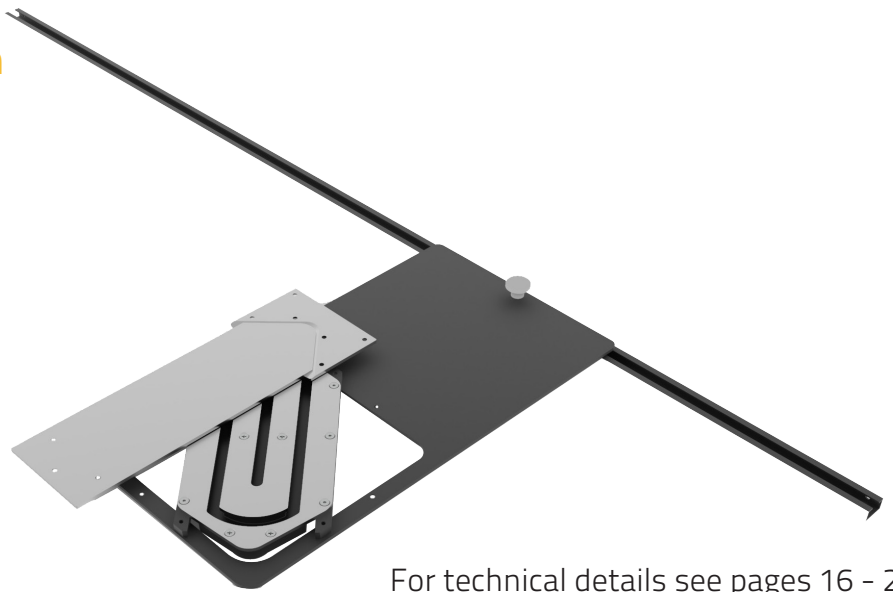

Slider | Sliding & Rotation Mechanism

Model: Slider

- BACSR45 | desk width 45cm
- BACSR55 | desk width 55cm
- BACSR60 | desk width 60cm
- BACSR65 | desk width 65cm
- BACSR70 | desk width 70cm

For technical details see pages 16 - 21