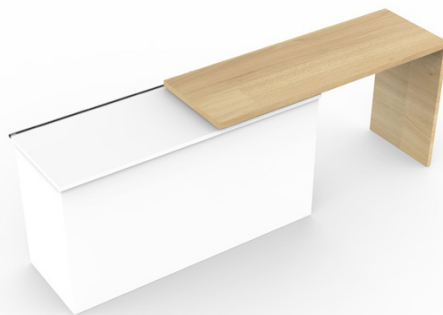

Slider | Sliding & Rotation Mechanism

Model: Slider

- BACSR45 | desk width 45cm
- BACSR55 | desk width 55cm
- BACSR60 | desk width 60cm
- BACSR65 | desk width 65cm
- BACSR70 | desk width 70cm

For technical details see pages 16 - 21

Sliding & Rotation Movement

02.

04.

05.