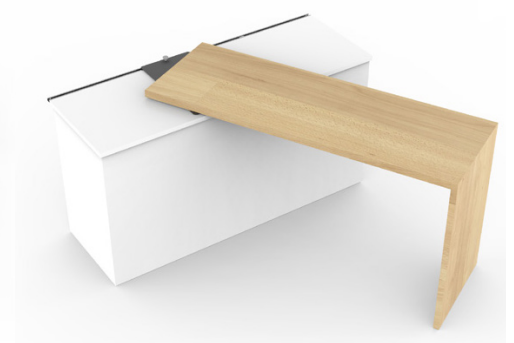

Slider | Sliding & Rotation Mechanism

Model: Slider

- BACSR45 | desk width 45cm
- BACSR55 | desk width 55cm
- BACSR60 | desk width 60cm
- BACSR65 | desk width 65cm
- BACSR70 | desk width 70cm

For technical details see pages 16 - 21

Sliding & Rotation Movement

03.

04.

05.