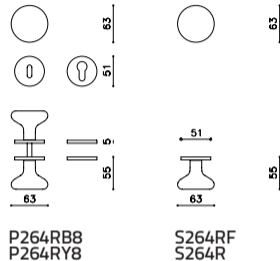

Paddle Barber Osgerby

brass

CR
SC
ISN
ISB
PBU
ISC
ISBRZ
IA
BRZ
EMB
PC

Bright Chrome
Satin Chrome
SuperInox Satin Nickel
SuperInox Satin Brass
Polished Brass Unlacquered
SuperInox Satin Copper
SuperInox Satin Bronze
SuperInox Anthracite
Dark Bronze Waxed
Electro Matt Black
Powder Coat Coloured