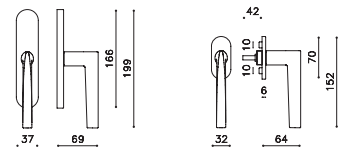

Flute Michael Vincent Uy

M270

C270

K270

brass

CR Bright Chrome

ISB SuperInnox Satin Brass

SC Satin Chrome

ISBRZ SuperInnox Satin Bronze

IA SuperInnox Anthracite

MBW Medium Bronze Waxed (Custom Finish)

CBW Copper Bronze Waxed (Custom Finish)

DBW Dark Bronze Waxed (Custom Finish)

ACL Antique Copper Lacquered (Custom Finish)

PC Powder Coat (Custom Finish)

M270R7
M270R7L

M270HR
M270HRL

C270

K270