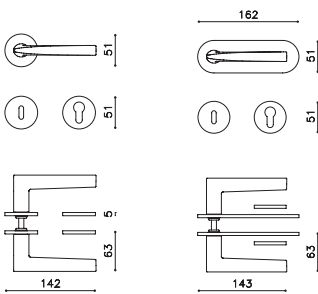

M270R7
M270R7L

M270HR
M270HRL