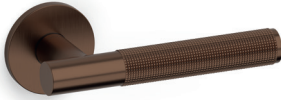

Hybrid Steven Holl

M271

C271

K271

brass

CR bright chrome

ISB SuperInox Satin Brass

SC satin chrome

PBU Polished Brass Unlacquered

IS SuperInox Satin

ISBRZ SuperInox Satin Bronze

IA SuperInox Anthracite

M271R7
M271R7

M271HR
M271HRL

C271

K271