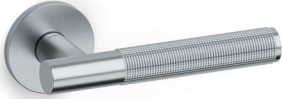

Hybrid Steven Holl

M271

C271

K271

brass

CR bright chrome

ISB SuperInox Satin Brass

SC satin chrome

PBU Polished Brass Unlacquered

IS SuperInox Satin

ISBRZ SuperInox Satin Bronze

IA SuperInox Anthracite

M271R7
M271R7

M271HR
M271HRL

C271

K271