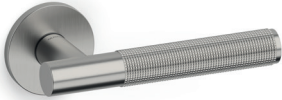

Hybrid Steven Holl

M271

C271

K271

brass

CR bright chrome

ISB SuperInox Satin Brass

SC satin chrome

PBU Polished Brass Unlacquered

IS SuperInox Satin

ISBRZ SuperInox Satin Bronze

IA SuperInox Anthracite

M271R7
M271R7

M271HR
M271HRL

C271

K271