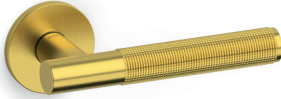

Hybrid Steven Holl

M271

C271

K271

brass

CR bright chrome

ISB SuperInox Satin Brass

SC satin chrome

PBU Polished Brass Unlacquered

IS SuperInox Satin

ISBRZ SuperInox Satin Bronze

IA SuperInox Anthracite

M271R7
M271R7

M271HR
M271HRL

C271

K271