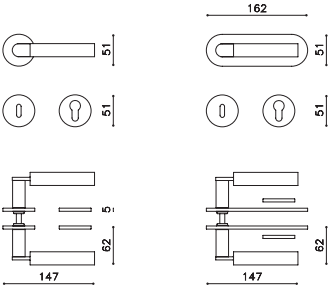

M273R7
M273R7L

M273HR
M273HRL