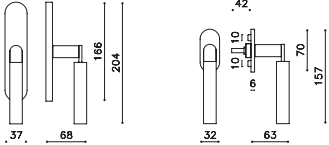

Lipstick Renzo and Matteo Piano

M273

C273

K273

brass

CR Bright Chrome

ISBRZ SuperInox Satin Bronze

SC Satin Chrome

IA SuperInox Anthracite

IS SuperInox Satin

MBW Medium Bronze Waxed (Custom Finish)

CBW Copper Bronze Waxed (Custom Finish)

DBW Dark Bronze Waxed (Custom Finish)

ACL Antique Copper Lacquered (Custom Finish)

PC Powder Coat (Custom Finish)

M273R7
M273R7L

M273HR
M273HRL

C273

K273