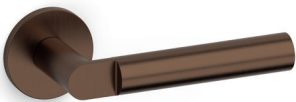

Lipstick Renzo and Matteo Piano

M273

C273

K273

brass

CR Bright Chrome

ISBRZ SuperInox Satin Bronze

SC Satin Chrome

IA SuperInox Anthracite

IS SuperInox Satin

MBW Medium Bronze Waxed (Custom Finish)

CBW Copper Bronze Waxed (Custom Finish)

DBW Dark Bronze Waxed (Custom Finish)

ACL Antique Copper Lacquered (Custom Finish)