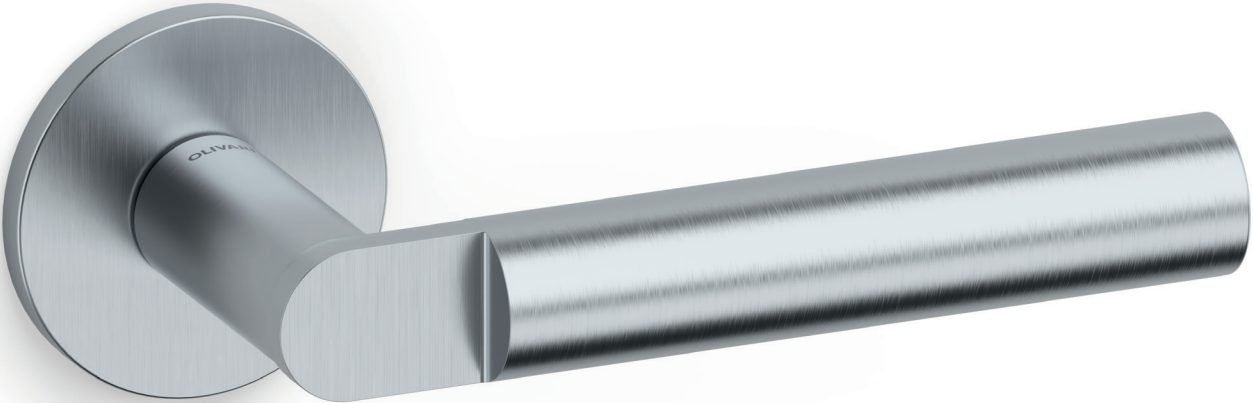

Lipstick Renzo and Matteo Piano

M273

C273

K273

brass

CR Bright Chrome

ISBRZ SuperInox Satin Bronze

SC Satin Chrome

IA SuperInox Anthracite

IS SuperInox Satin

MBW Medium Bronze Waxed (Custom Finish)

CBW Copper Bronze Waxed (Custom Finish)

DBW Dark Bronze Waxed (Custom Finish)

ACL Antique Copper Lacquered (Custom Finish)