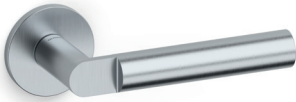

Lipstick Renzo and Matteo Piano

M273

C273

K273

brass

CR Bright Chrome

ISBRZ SuperInox Satin Bronze

SC Satin Chrome

IA SuperInox Anthracite

IS SuperInox Satin

MBW Medium Bronze Waxed (Custom Finish)

CBW Copper Bronze Waxed (Custom Finish)

DBW Dark Bronze Waxed (Custom Finish)

ACL Antique Copper Lacquered (Custom Finish)