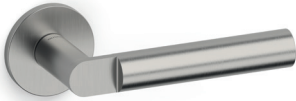

Lipstick Renzo and Matteo Piano

M273

C273

K273

brass

CR Bright Chrome

ISBRZ SuperInox Satin Bronze

SC Satin Chrome

IA SuperInox Anthracite

IS SuperInox Satin

MBW Medium Bronze Waxed (Custom Finish)

CBW Copper Bronze Waxed (Custom Finish)

DBW Dark Bronze Waxed (Custom Finish)

ACL Antique Copper Lacquered (Custom Finish)