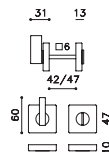

Space Q ADA Studio olivari

H201V6

H201VF6

brass

- CR** Bright Chrome
- SC** Satin Chrome
- IBN** SuperInox Bright Nickel
- ISN** SuperInox Satin Nickel
- IB** SuperInox Brass
- ISB** SuperInox Satin Brass
- PBU** Polished Brass Unlacquered
- ISC** SuperInox Satin Copper
- ISBRZ** SuperInox Satin Bronze
- IA** SuperInox Anthracite
- BL** Matt Black
- MBW** Medium Bronze Waxed
- CBW** Copper Bronze Waxed
- ACL** Antique Copper Lacquered
- DBW** Dark Bronze Waxed
- EMB** Electro Matt Black