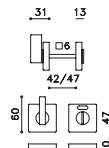

Space Q ADA Studio olivari

H201V6

H201VF6

brass

- CR** Bright Chrome
- SC** Satin Chrome
- IBN** SuperInox Bright Nickel
- ISN** SuperInox Satin Nickel
- IB** SuperInox Brass
- ISB** SuperInox Satin Brass
- PBU** Polished Brass Unlacquered
- ISC** SuperInox Satin Copper
- ISBRZ** SuperInox Satin Bronze
- IA** SuperInox Anthracite
- BL** Matt Black
- MBW** Medium Bronze Waxed
- CBW** Copper Bronze Waxed
- ACL** Antique Copper Lacquered
- DBW** Dark Bronze Waxed
- EMB** Electro Matt Black